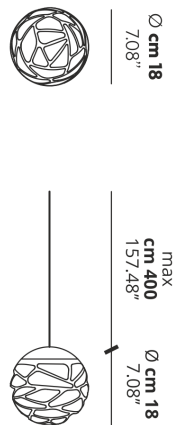

# KELLY CLUSTER

Sphere

## BULB

**LED** 2700K 1 x 9W | 900 lm

## PHOTOMETRIC CURVE

FRAME	DIFFUSOR	LED COLOUR	CODE
Copperty Bronze	Glossy White	2700K	147014
Matte Black	Glossy White	2700K	147015
Matte White 9010	Glossy White	2700K	147013