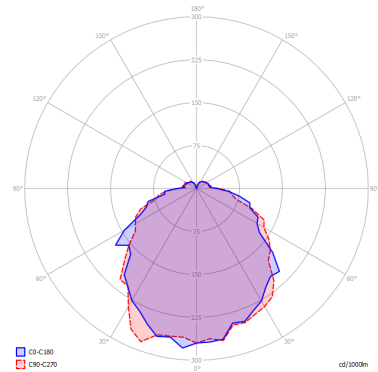

PHOTOMETRIC CURVE

FRAME	DIFFUSOR	LED COLOUR	CODE
Copperty Bronze	Glossy White	2700K	147014
Matte Black	Glossy White	2700K	147015
Matte White 9010	Glossy White	2700K	147013