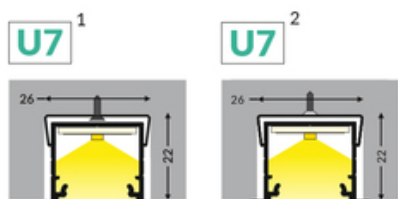

1*
end cap E7
zaślepka E7

TOPMET LIGHT KŁOSOWICZ WIŚNIEWSKI sp. z o.o.

Ostrowska 354 | 61-312 Poznań | POLAND

tel.: +48 61 872 75 00

info@topmet.pl

pdf card generation date: 09.02.2024