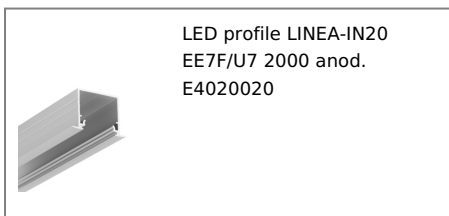

AVAILABLE COLORS

AVAILABLE VARIANTS

1000 mm, 2000 mm, 3000 mm, 4050 mm

Matching elements

DIFFUSERS

TOPMET LIGHT KŁOSOWICZ WIŚNIEWSKI sp. z o.o.
Ostrowska 354 | 61-312 Poznań | POLAND
tel.: +48 61 872 75 00
info@topmet.pl

pdf card generation date: 09.02.2024