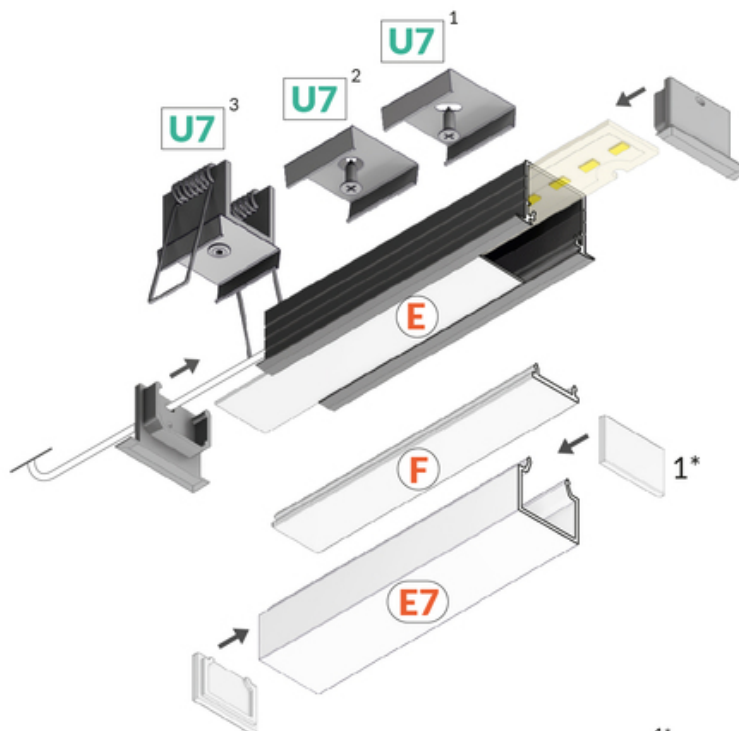

1*
end cap E7
zaślepka E7

TOPMET LIGHT KŁOSOWICZ WIŚNIEWSKI sp. z o.o.

Ostrowska 354 | 61-312 Poznań | POLAND

tel.: +48 61 872 75 00

info@topmet.pl

pdf card generation date: 09.02.2024