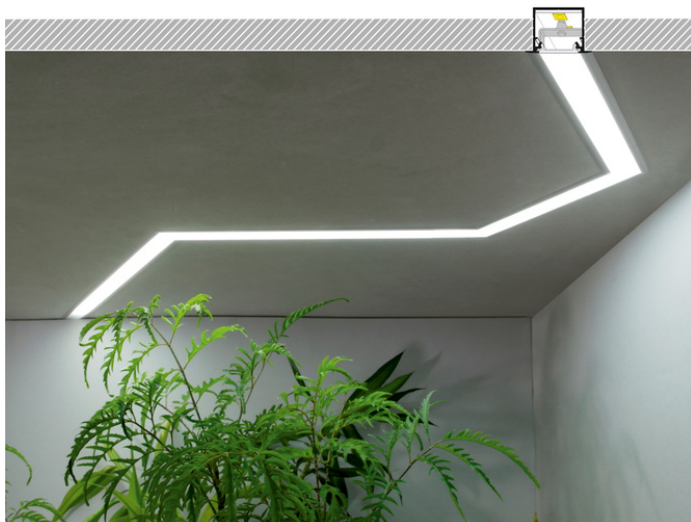

Basic Informations

EAN: 5901597237334
Index: E4020001
Material: aluminium
Color: white painted
Length [mm]: 2000
Weight [kg]: 0.486
Net weight [kg]: 0.015
Country of origin: PL

Measurement unit: qty
Product packaging dimensions [mm]: 2000 x 30 x 20,4
Bulk packing [qty]: 30
Master packaging type: Carton
Product with gross packaging weight [kg]: 15.64