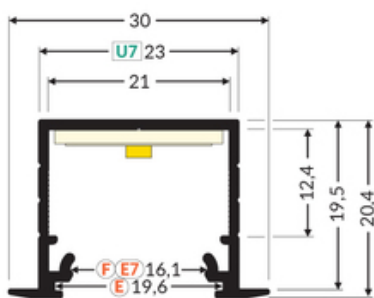

1*
end cap E7
zaślepka E7

TOPMET LIGHT KŁOSOWICZ WIŚNIEWSKI sp. z o.o.

Ostrowska 354 | 61-312 Poznań | POLAND

tel.: +48 61 872 75 00

info@topmet.pl

pdf card generation date: 09.02.2024