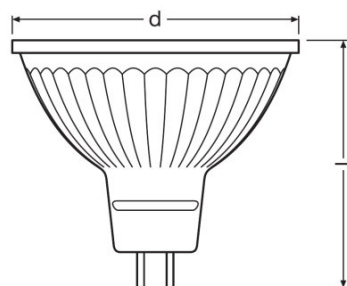

Dimensions & weight

Overall length	46.0 mm
Diameter	50.0 mm
Outer bulb	MR51
Length	46.0 mm
Maximum diameter	50.0 mm

Temperatures & operating conditions

Ambient temperature range	-20...+40 °C
Maximum temperature at tc test point	110 °C

Lifespan

Nominal lamp life time	15000 h
Rated lamp life time	15000 h
Number of switching cycles	100000

Additional product data

Base (standard designation)	GU5.3
Mercury content	0.0 mg
Mercury-free	Yes
Show WEEE picto	Yes
Product remark	All technical parameters apply to the entire lamp/Due to the complex production process for light-emitting diodes, the typical values shown for the technical LED parameters are purely statistical values that do not necessarily match the actual technical parameters of each individual product, which can vary from the typical value

Capabilities

Dimmable	No

Certificates & standards