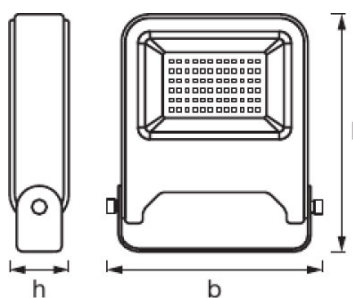

PRODUCT FEATURES

- Very bright and functional outdoor LED luminaires
- Symmetrical beam angle: 110° x 110°
- Mounting bracket for up to 180° tilting
- Type of protection: IP65
- Ambient temperature in operation: -20...+45 °C
- Available in two housing colors: white and dark gray
- Connection via 1 m cable, wiring required

Dimensions & weight

Length	193.0 mm
Width	170.0 mm
Height	39.0 mm
Product weight	650.00 g

Colors & materials

Body material	Aluminum
Product color	Dark gray
Housing color	Dark gray

Temperatures & operating conditions