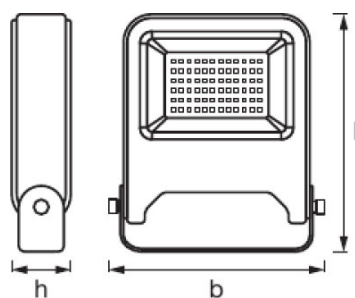

PRODUCT FEATURES

- Very bright and functional outdoor LED luminaires
- Symmetrical beam angle: 110° x 110°
- Mounting bracket for up to 180° tilting
- Type of protection: IP65
- Ambient temperature in operation: -20...+45 °C
- Available in two housing colors: white and dark gray
- Connection via 1 m cable, wiring required

Dimensions & weight

Length	153.0 mm
Width	133.0 mm
Height	34.0 mm
Product weight	405.00 g

Colors & materials

Body material	Aluminum
Housing color	Dark gray
Product color	Dark gray
Housing color	Dark gray