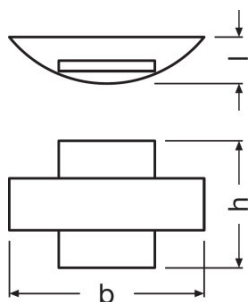

Dimensions & weight

Length	60.0 mm
Width	240.0 mm
Height	142.0 mm
Product weight	740.00 g

Colors & materials

Body material	Aluminum
Housing color	Dark gray
Product color	Dark gray
Cover material	Polymethylmethacrylate (PMMA)

LOGISTICAL DATA

Product code	Product description	Packaging unit (Pieces/Unit)	Dimensions (length x width x height)	Volume	Gross weight
4058075031753	ENDURA STYLE Shield SQ 11 W DG	Shipping carton box 6	430 mm x 300 mm x 290 mm	37.41 dm ³	6694.00 g