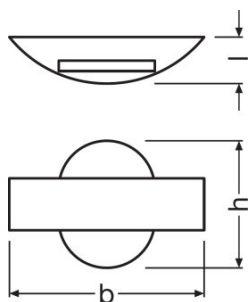

Dimensions & weight

Length	60.0 mm
Width	240.0 mm
Height	142.0 mm
Product weight	710.00 g

Colors & materials

Body material	Aluminum
Housing color	Dark gray
Product color	Dark gray
Cover material	Polymethylmethacrylate (PMMA)

LOGISTICAL DATA

Product code	Product description	Packaging unit (Pieces/Unit)	Dimensions (length x width x height)	Volume	Gross weight
4058075031739	ENDURA STYLE Shield RD 11 W DG	Shipping carton box 6	430 mm x 300 mm x 290 mm	37.41 dm ³	6531.00 g