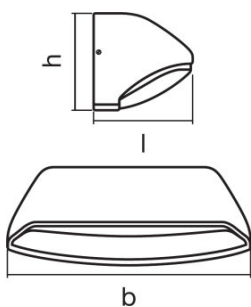

Photometrical data

Color temperature	3000 K
Color rendering index Ra	>80
Light color (designation)	Warm White
Luminous flux	530 lm
Luminous efficacy	44 lm/W

Dimensions & weight

Length	86.0 mm
Width	210.0 mm
Height	90.0 mm
Product weight	560.00 g

EQUIPMENT / ACCESSORIES

- Complete mounting and connecting accessories included

LOGISTICAL DATA

Product code	Product description	Packaging unit (Pieces/Unit)	Dimensions (length x width x height)	Volume	Gross weight
4058075031630	ENDURA STYLE Wide 12 W WT	Shipping carton box 6	320 mm x 310 mm x 365 mm	36.21 dm ³	6120.00 g