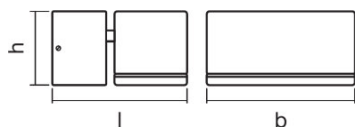

Dimensions & weight

Length	100.0 mm
Width	110.0 mm
Height	54.0 mm
Product weight	390.00 g

Colors & materials

Body material	Aluminum
Housing color	White
Product color	White
Cover material	Polymethylmethacrylate (PMMA)