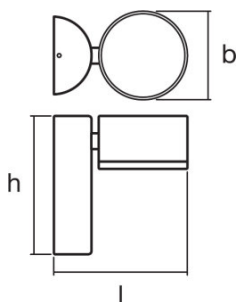

Dimensions & weight

Length	135.0 mm
Width	90.0 mm
Height	140.0 mm
Product weight	600.00 g

Colors & materials

Body material	Aluminum
Housing color	White
Product color	White
Cover material	Polycarbonate (PC)

Product code	Product description	Packaging unit (Pieces/Unit)	Dimensions (length x width x height)	Volume	Gross weight
4058075033030	ENDURA STYLE Spot Round 8 W WT	Shipping carton box 6	385 mm x 170 mm x 355 mm	23.23 dm ³	5021.00 g