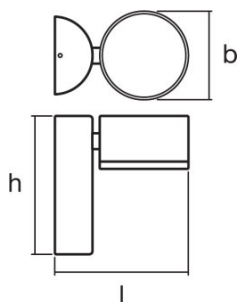

Dimensions & weight

Length	135.0 mm
Width	90.0 mm
Height	140.0 mm
Product weight	600.00 g

Colors & materials

Body material	Aluminum
Housing color	Dark gray
Product color	Dark gray
Cover material	Polycarbonate (PC)

LOGISTICAL DATA

Product code	Product description	Packaging unit (Pieces/Unit)	Dimensions (length x width x height)	Volume	Gross weight
4058075033016	ENDURA STYLE Spot Round 8 W DG	Shipping carton box 6	385 mm x 170 mm x 355 mm	23.23 dm ³	4954.00 g