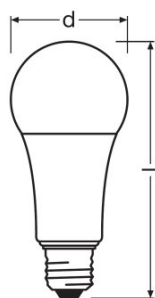

Light technical data

Warm-up time (60 %)	< 0.50 s
Starting time	≤ 0.5 s

Dimensions & weight

Overall length	126.0 mm
Diameter	62.0 mm
Outer bulb	A60
Length	126.0 mm

Lifespan

Nominal lamp life time	25000 h
Rated lamp life time	25000 h
Number of switching cycles	100000
Lumen maintenance at end of service life	0.70