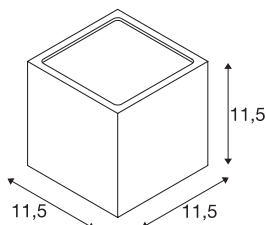

SITRA CUBE

outdoor wall light, TCR-TSE, IP44, white, max. 18W

Cube-shaped wall light SITRA CUBE made from painted aluminium. Thanks to the position of the two sockets which are fitted, the mounted luminaire produces two equal but opposite cones of light (UP/DOWN). With protection class IP44 it is suitable for outdoor use. The electrical connection of the luminaire, which comes in various colours, is directly to the 230V mains supply.

TECHNICAL DATA

Item no.:	232531
Socket	GX53
Lamp	TCR-TSE
Number of sockets	2
Lamps included	No
Number of different light outlets	2
Primary nominal voltage	220-240V ~50/60Hz mA/V
Width	10.8 cm
Height	11.5 cm
Depth	11 cm
Net weight	1.228 kg
Gross weight	1.303 kg
IP Code	IP 44
Safety class	I
Assembly	Surface
Assembly details	Wall
Wattage	9 W
Color	white
BIG WHITE Page	622