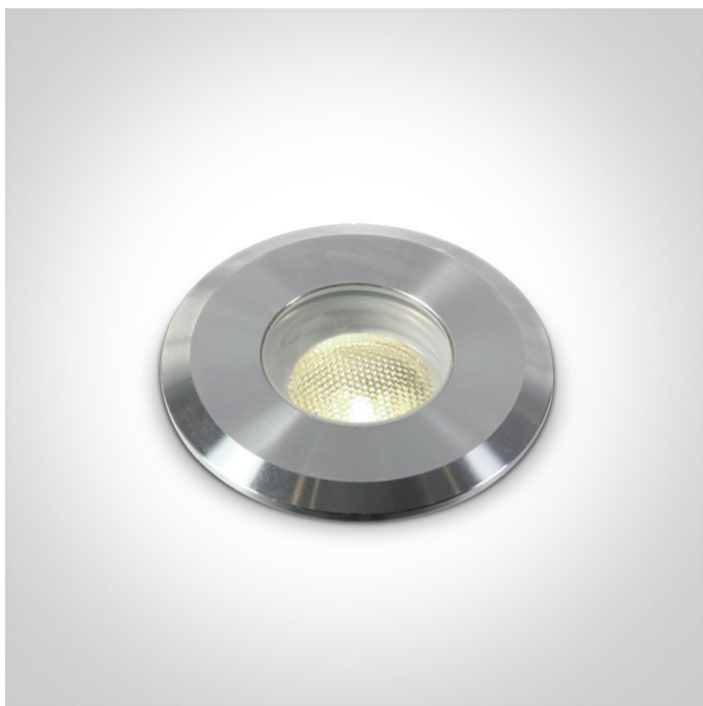

New 2021 Edition 2>Garden & Underwater

69066/W

1W underwater LED spot, IP68.

Underwater only / 2m max depth.

Requires 24V driver.

Complies with standard EN60598-1 and any other specific standards.

Downloads

69066/W

Colour

Stainless Steel

Material

Stainless Steel 316

Shape

Circular

Height

83mm

Diameter	52mm
Cutout Hole Diameter	46mm
Recessed wall	Yes
Inground	Yes
Underwater	Yes
Depth Required	90mm
Adjustable	No
IK Rating	10

Electrical Characteristics

Fitting

Input Type	Constant Voltage
Input Voltage	24V DC
Safety Class	
Power(Watts)	1W
IP Rating	IP68
Light Source	LED built in
LED Type	SMD 3030
LED Brand	Bridgelux
LED Number	1
Cable Length	500cm