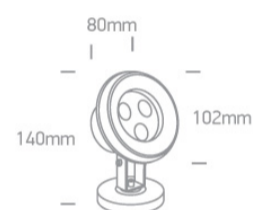

## 69064A/W

3W underwater LED spot, IP68.

Underwater only / 2m max depth.

Requires 24V driver.

Complies with standard EN60598-1 and any other specific standards.

### Dimensions

### Physical Specification

Item Group	New 2022 Edition 3
Family	Garden & Underwater
Order Code	69064A/W
Colour	Stainless Steel
Material	Stainless Steel 316
Shape	Circular
Height	80mm
Diameter	102mm
Surface Wall	Yes
Surface Floor/Ground	Yes
Underwater	Yes
Adjustable	2 Directions