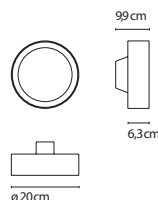

Plaff-on! Joan Gaspar

marset

Plaff-on! 50

Plaff-on! 33

Plaff-on! 20

A ceiling lamp whose beauty lies in its simplicity and clarity, offering multiple lighting effects thanks to its design.

Plaff-on! 50

- ⦿ 4x HSGSA/C/UB 46W
- ⦿ 4x E27 LED Standard 8W
- ⦿ 4x E27 FBT 18W
- ⦿ T5-C 22W + 40W
- LED SMD 28,1W 700mA 2700K 3800lm (included)

Plaff-on! 33

- ⦿ 2x HSGSA/C/UB 46W
- ⦿ 2x E27 LED Standard 8W
- ⦿ 2x E27 FBT 18W
- ⦿ 2x G24 q-3 TC-DEL 26W
- LED SMD 21W 700mA 2700K 3000lm (included)

Plaff-on! 20

- ⦿ 2x G9 ECO 48W
- ⦿ 2x G9 LED 2,2W
- LED SMD 8W 700mA 2700K 1050lm (included)

Ring made of lacquered aluminium which supports an opal blown glass shade.

Structure

- Black
- Silver grey

Diffuser

- White

* Only LED versions

- [Download](#) Assembly Instructions
- [Download](#) Photometric Data
- [Download](#) 2D
- [Download](#) 3D
- [Download](#) Energy label