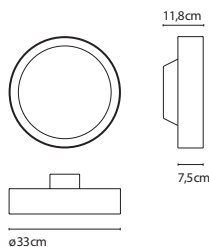

Plaff-on! Joan Gaspar

marset

Plaff-on! 50

Plaff-on! 33

Plaff-on! 20

A ceiling lamp whose beauty lies in its simplicity and clarity, offering multiple lighting effects thanks to its design.

Plaff-on! 50

- ⦿ 4x HSGSA/C/UB 46W
- ⦿ 4x E27 LED Standard 8W
- ⦿ 4x E27 FBT 18W
- ⦿ T5-C 22W + 40W
- LED SMD 28,1W 700mA 2700K 3800lm (included)

Plaff-on! 33

- ⦿ 2x HSGSA/C/UB 46W
- ⦿ 2x E27 LED Standard 8W
- ⦿ 2x E27 FBT 18W
- ⦿ 2x G24 q-3 TC-DEL 26W
- LED SMD 21W 700mA 2700K 3000lm (included)

Plaff-on! 20

- ⦿ 2x G9 ECO 48W
- ⦿ 2x G9 LED 2,2W
- LED SMD 8W 700mA 2700K 1050lm (included)

Ring made of lacquered aluminium which supports an opal blown glass shade.

Structure

- Black
- Silver grey

Diffuser

- White

* Only LED versions

- [Download](#) Assembly Instructions
- [Download](#) Photometric Data
- [Download](#) 2D
- [Download](#) 3D
- [Download](#) Energy label