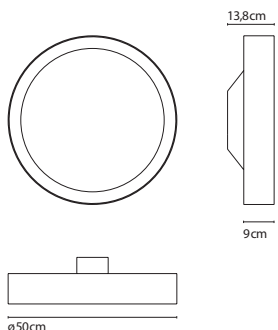

Plaff-on! Joan Gaspar

marset

Plaff-on! 50

Plaff-on! 33

Plaff-on! 20

A ceiling lamp whose beauty lies in its simplicity and clarity, offering multiple lighting effects thanks to its design.

Plaff-on! 50

- ⦿ 4x HSGSA/C/UB 46W
- ⦿ 4x E27 LED Standard 8W
- ⦿ 4x E27 FBT 18W
- ⦿ T5-C 22W + 40W
- LED SMD 28,1W 700mA 2700K 3800lm (included)

Plaff-on! 33

- ⦿ 2x HSGSA/C/UB 46W
- ⦿ 2x E27 LED Standard 8W
- ⦿ 2x E27 FBT 18W
- ⦿ 2x G24 q-3 TC-DEL 26W
- LED SMD 21W 700mA 2700K 3000lm (included)

Plaff-on! 20

- ⦿ 2x G9 ECO 48W
- ⦿ 2x G9 LED 2,2W
- LED SMD 8W 700mA 2700K 1050lm (included)

Ring made of lacquered aluminium which supports an opal blown glass shade.

Structure

- Black
- Silver grey

Diffuser

- White

* Only LED versions

- [Download](#) Assembly Instructions
- [Download](#) Photometric Data
- [Download](#) 2D
- [Download](#) 3D
- [Download](#) Energy label