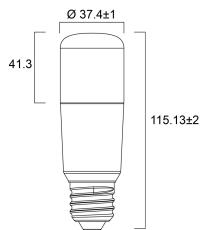

Lifetime data

Lifespan L70 B50	15000
Average life (Nominal) (h)	15000
Average life (Rated) (h)	15000

Physical data

Nominal Product Height (mm)	115
Nominal Product Diameter (mm)	37
Weight (kg)	0.04

Packaging

Single packaging type	Carton
Product EAN number	5410288295589
Packaging single length / height (cm)	3.9
Packaging single width (cm)	3.9
Packaging single depth (cm)	12.3

ToLEDo Stick

ToLEDo Stick V4 470LM 827 E27 SL

0029558

DUN14 (outer)	15410288295586
Units per outer package	10
Packaging outer length / height (cm)	21.0
Packaging outer width (cm)	8.8
Packaging outer depth (cm)	13.7

Safety data

Optimal operating condition (°C)	-20-40
Breakage cleaning instructions	Not applicable
Special purpose lamp	No
Dry applications use only	Yes
Suitable for household illumination	Yes
Safety message	Not Suitable for totally enclosed fixtures

PHOTOMETRY

TECHNICAL DRAWINGS

ToLEDo Stick

ToLEDo Stick V4 470LM 827 E27 SL
0029558

SYLVANIA

0029558

5
kWh/1000h

2019/2015