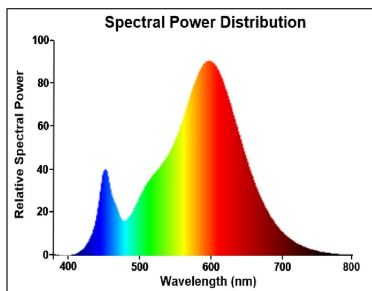

ToLEDo Stick

ToLEDo Stick V4 470LM 827 E27 SL

0029558

DUN14 (outer)	15410288295586
Units per outer package	10
Packaging outer length / height (cm)	21.0
Packaging outer width (cm)	8.8
Packaging outer depth (cm)	13.7

Safety data

Optimal operating condition (°C)	-20-40
Breakage cleaning instructions	Not applicable
Special purpose lamp	No
Dry applications use only	Yes
Suitable for household illumination	Yes
Safety message	Not Suitable for totally enclosed fixtures

PHOTOMETRY