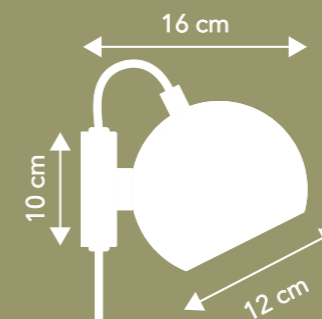

BALL was originally introduced as a pendant lamp and wall-mounted lamp with magnet, and the magnet lamp was particularly successful. In the 1970s, the lamp could be found in most Danish homes, and it has since moved into summer cottages, nurseries and any space where good lighting is needed. To this day, most Danes have a special relationship to the little round lamp.

Over the years, BALL has evolved in keeping with the trends of the day, and the lamp has been produced in all the popular colours of the past many decades. Since 1968, the BALL family has also regularly been expanded without losing its most well-known design elements. Today, BALL comes in countless colours and models, ranging from table lamps and floor lamps to wall lamps and pendants.

Materials:
Metal plated
Painted white inside

Cord:
230 cm fabric

On/off:
On/off switch on wall box

Socket/bulb (not incl.)
E14 max 25W.

Learn more about e.g. Kelvin, Lumen, Watt - see our homepage. [Click here.](#)

Recommended bulb:
Art.no. 110200
Megaman T-Lamp E14 LED 2.2W (Energy class A++)

Weight:
0.5 kg.

Box dimensions:
13x16x13 cm
0.6 kg. gross

Assembly Instructions:
See and/or download [here.](#)

Press release:
Please feel free to use our press release. [Click here.](#)

High resolution images:
If you need high resolution images - see our images of this model [here.](#)

Instagram ready images:
The correct format for Instagram images can be downloaded [here.](#)