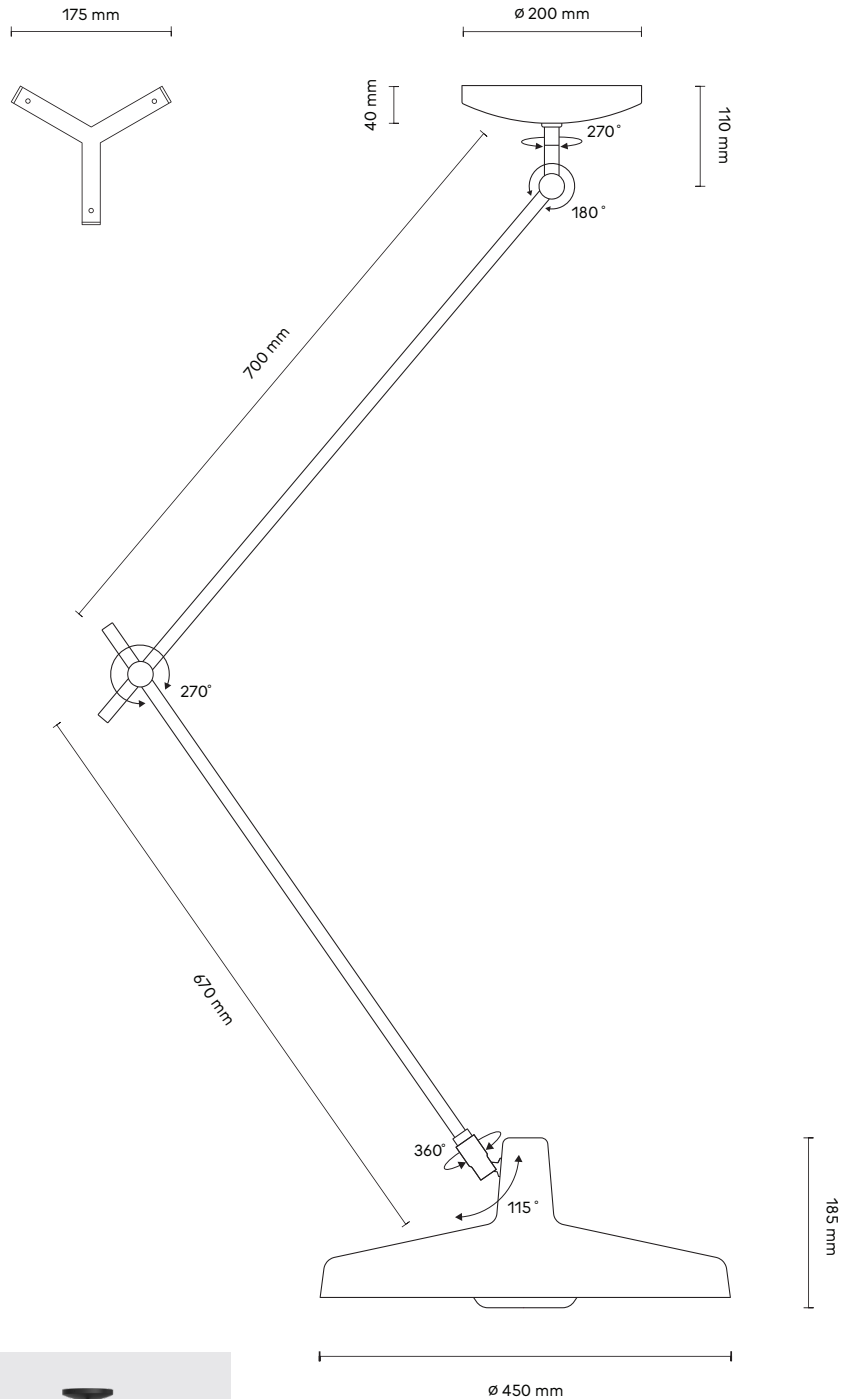

Arigato Ceiling Lamp 45

Product Fact Sheet

Code / Colour:

AR-C-45 / Black / RAL 9005 / ●
 AR-C-45w / White / RAL 9016 / ○

Characteristics:

- Movable lampshade and arms
- Undershade diffuser
- Indoor use

Material:

Steel, Aluminium

Installation:

Hardwiring / Plug-in

Bulb:

Not included; max Ø65 mm, H115 mm

Light Source:

E27, max 70W

Ratings:

220–230 V; 50 Hz; IP 20; class I

Certificates:

CE | 874/2012 |

Packaging:

Width	1030 mm
Depth	550 mm
Height	400 mm
Weight	8.1 kg

GRUPA AR-C-45

This luminaire is compatible with bulbs of the energy classes:

A+
 A+
 A
 B
 C
 D
 E