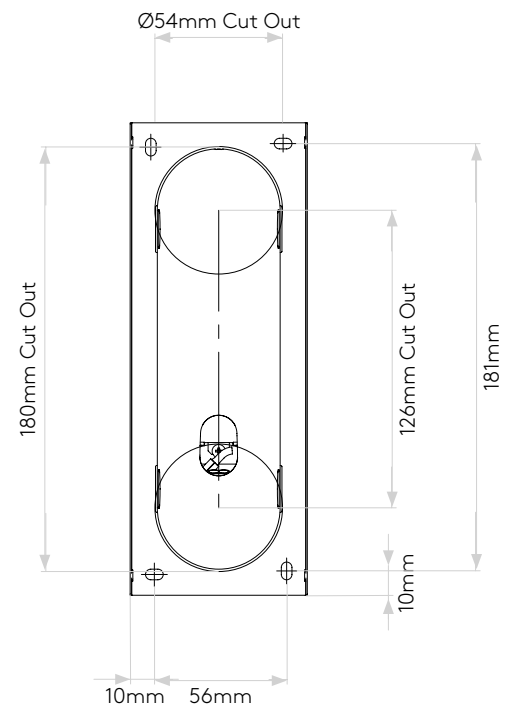

Please note that some dimensions may vary slightly due to manufacturing tolerances, this includes cable entry and fixing holes

Veillez noter que certaines dimensions peuvent varier légèrement en raison des tolérances de fabrication, y compris l'entrée de câble et les trous de fixation.

Bitte beachten Sie, dass die Maße Fertigungstoleranzen unterliegen und daher in geringem Umfang von der angegebenen Größe abweichen können. Dies gilt auch für Kabeleingänge und Befestigungslöcher.

Si prega notare che possono esserci piccole variazioni in alcune dimensioni dovute alle tolleranze di produzione, queste includono l'ingresso del cavo e i fori di fissaggio.