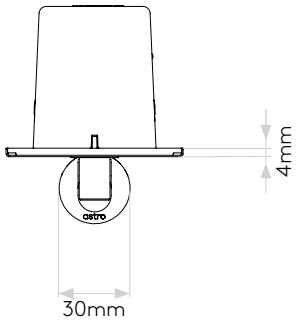

Please note that some dimensions may vary slightly due to manufacturing tolerances, this includes cable entry and fixing holes

Veillez noter que certaines dimensions peuvent varier légèrement en raison des tolérances de fabrication, y compris l'entrée de câble et les trous de fixation.

Bitte beachten Sie, dass die Maße Fertigungstoleranzen unterliegen und daher in geringem Umfang von der angegebenen Größe abweichen können. Dies gilt auch für Kabeleingänge und Befestigungslöcher.

Si prega notare che possono esserci piccole variazioni in alcune dimensioni dovute alle tolleranze di produzione, queste includono l'ingresso del cavo e i fori di fissaggio.