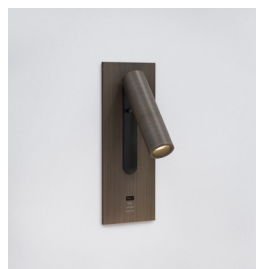

## General

Location:	Interior
Class:	CE (Class I)
Ip Rating:	IP20
Bathroom Zone:	-
Driver Required:	No
Installation Orientation:	Wall Mount - Horizontal & Vertical
Main Material:	Metal - Mild Steel
Dimensions (mm):	H: 200 W: 75 D: 92
Cut Out Hole :	L: 180 W: 54
Recess Depth (mm):	60
Fire Rating:	-
Cable Length (mm):	-
Gross Weight (kg):	0.83

## Lamp

Light Source:	High Power LED
Wattage:	3.5W
Lamp Included:	Yes (Integral)
Maximum Lamp Length (mm):	-
Luminous Flux (lm):	185
Colour Temp (K):	2700
Cri (Ra):	90
Macadam Ellipse:	3-Step
Tilt Adjustable Angle (°):	90
Rotation Adjustable Angle (°):	330
Lifetime (hrs):	51000
Beam Angle (°):	18

## Additional Information:

Shade Included:	-
Shade/Diffuser Material:	Plastic
Shade/Diffuser Finish:	Black
F Mark:	Suitable for mounting on flammable materials

CODE: 1215143  
FINISH: BRONZE

CODE: 1215144  
FINISH: MATT BLACK