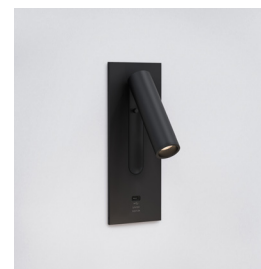

## Lamp

Light Source:	High Power LED
Wattage:	3.5W
Lamp Included:	Yes (Integral)
Maximum Lamp Length (mm):	-
Luminous Flux (lm):	185
Colour Temp (K):	2700
Cri (Ra):	90
Macadam Ellipse:	3-Step
Tilt Adjustable Angle (°):	90
Rotation Adjustable Angle (°):	330
Lifetime (hrs):	51000
Beam Angle (°):	18

## Additional Information:

Shade Included:	-
Shade/Diffuser Material:	Plastic
Shade/Diffuser Finish:	Black
F Mark:	Suitable for mounting on flammable materials

CODE: 1215143  
FINISH: BRONZE

CODE: 1215144  
FINISH: MATT BLACK