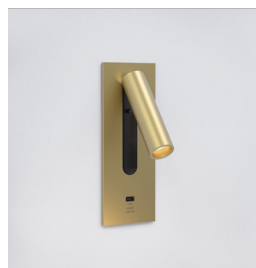

# Fuse 3 USB C

astro

## General

Location:	Interior
Class:	CE (Class I)
Ip Rating:	IP20
Bathroom Zone:	-
Driver Required:	No
Installation Orientation:	Wall Mount - Horizontal & Vertical
Main Material:	Metal - Mild Steel
Dimensions (mm):	H: 200 W: 75 D: 92
Cut Out Hole :	L: 180 W: 54
Recess Depth (mm):	60
Fire Rating:	-
Cable Length (mm):	-
Gross Weight (kg):	0.83

## Additional Information:

Shade Included:	-
Shade/Diffuser Material:	Plastic
Shade/Diffuser Finish:	Black
F Mark:	Suitable for mounting on flammable materials

CODE: 1215143  
FINISH: BRONZE

CODE: 1215144  
FINISH: MATT BLACK