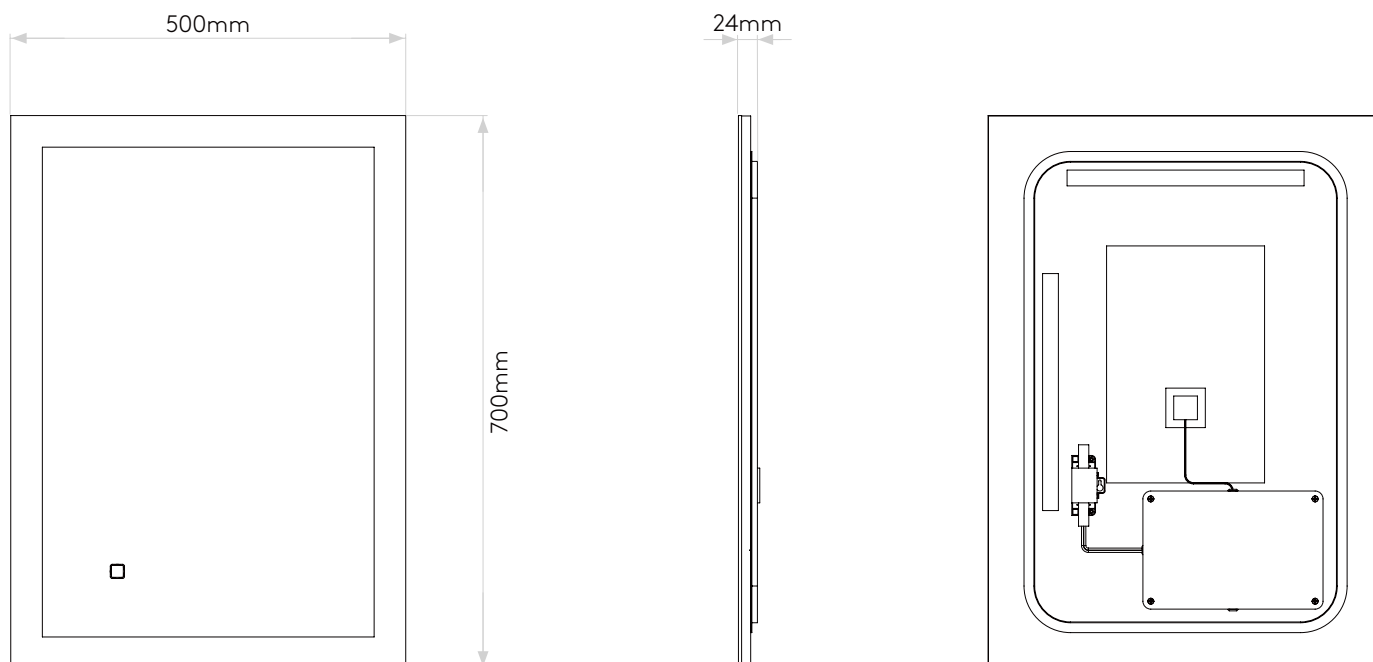

Ascot 700

astro

General

Location:	Bathroom
Class:	CE (Class II)
Ip Rating:	IP44
Bathroom Zone:	Zone 2, 3
Driver Required:	No
Installation Orientation:	Wall Mount - Horizontal & Vertical
Main Material:	Glass - Float
Dimensions (mm):	H: 700 W: 500 D: 24
Cut Out Hole :	-
Recess Depth (mm):	-
Fire Rating:	-
Cable Length (mm):	450
Gross Weight (kg):	7

Lamp

Light Source:	LED Strip
Wattage:	28.9W
Lamp Included:	Yes (Integral)
Maximum Lamp Length (mm):	-
Luminous Flux (lm):	-
Colour Temp (K):	2700-6000
Cri (Ra):	80
Macadam Ellipse:	6-Step
Tilt Adjustable Angle (°):	-
Rotation Adjustable Angle (°):	-
Lifetime (hrs):	35000
Beam Angle (°):	-

Please note that some dimensions may vary slightly due to manufacturing tolerances, this includes cable entry and fixing holes

Veillez noter que certaines dimensions peuvent varier légèrement en raison des tolérances de fabrication, y compris l'entrée de câble et les trous de fixation.