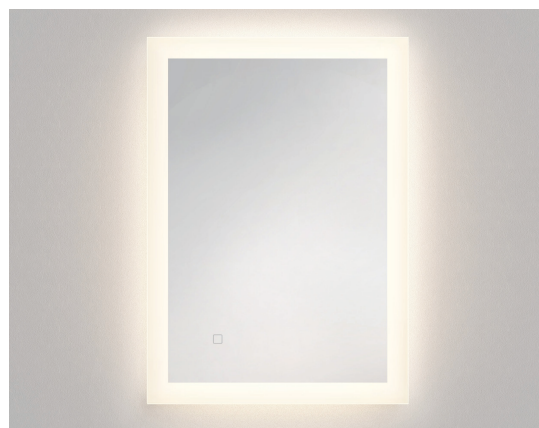

Ascot 700

astro

General

Location:	Bathroom
Class:	CE (Class II)
Ip Rating:	IP44
Bathroom Zone:	Zone 2, 3
Driver Required:	No
Installation Orientation:	Wall Mount - Horizontal & Vertical
Main Material:	Glass - Float
Dimensions (mm):	H: 700 W: 500 D: 24
Cut Out Hole :	-
Recess Depth (mm):	-
Fire Rating:	-
Cable Length (mm):	450
Gross Weight (kg):	7

Lamp

Light Source:	LED Strip
Wattage:	28.9W
Lamp Included:	Yes (Integral)
Maximum Lamp Length (mm):	-
Luminous Flux (lm):	-
Colour Temp (K):	2700-6000
Cri (Ra):	80
Macadam Ellipse:	6-Step
Tilt Adjustable Angle (°):	-
Rotation Adjustable Angle (°):	-
Lifetime (hrs):	35000
Beam Angle (°):	-

Electrical

Switched:	Yes
Dimmable:	No
Dimming Method:	-
Supply Frequency (Hz):	50/60
Driver/Ballast Voltage (V):	220-240
Driver Lifetime (hrs):	-
Efficacy (lm/W):	42-45

Additional Information:

Shade Included:	-
Shade/Diffuser Material:	Plastic
Shade/Diffuser Finish:	Sandblasted
F Mark:	Suitable for mounting on flammable materials