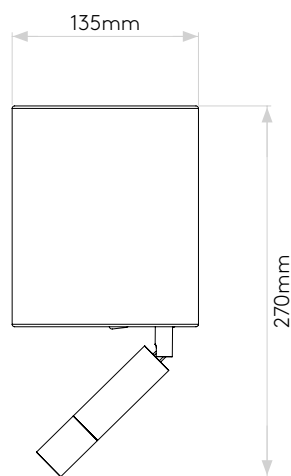

Venn Reader Twin

astro

General

Location:	Interior
Class:	CE (Class I)
Ip Rating:	IP20
Bathroom Zone:	Zone 3
Driver Required:	No
Installation Orientation:	Wall Mount - Vertical
Main Material:	Metal - Zinc
Dimensions (mm):	H: 260 W: 110 D: 90
Cut Out Hole :	-
Recess Depth (mm):	-
Fire Rating:	-
Cable Length (mm):	-
Gross Weight (kg):	1.25

Main Lamp

Light Source:	LED E27/ES
Wattage:	12W Max
Lamp Included:	No
Maximum Lamp Length (mm):	110
Luminous Flux (lm):	Lamp Dependent
Colour Temp (K):	Lamp Dependent
Cri (Ra)	Lamp Dependent
Macadam Ellipse:	Lamp Dependent
Tilt Adjustable Angle (°):	-
Rotation Adjustable Angle (°):	-
Lifetime (hrs):	Lamp Dependent
Beam Angle (°):	Lamp Dependent

Product Elevations

astro

Without Shade

With Stadium 160 Shade

Please note that some dimensions may vary slightly due to manufacturing tolerances, this includes cable entry and fixing holes

Veuillez noter que certaines dimensions peuvent varier légèrement en raison des tolérances de fabrication, y compris l'entrée de câble et les trous de fixation.