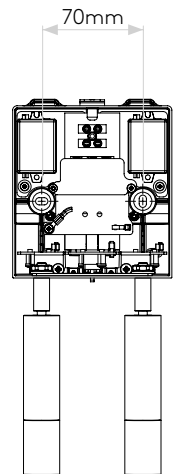

Product Elevations

astro

Without Shade