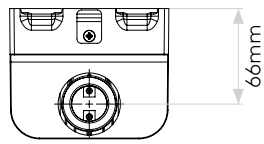

Product Elevations

astro

Without Shade

With Stadium 160 Shade

Please note that some dimensions may vary slightly due to manufacturing tolerances, this includes cable entry and fixing holes

Veuillez noter que certaines dimensions peuvent varier légèrement en raison des tolérances de fabrication, y compris l'entrée de câble et les trous de fixation.