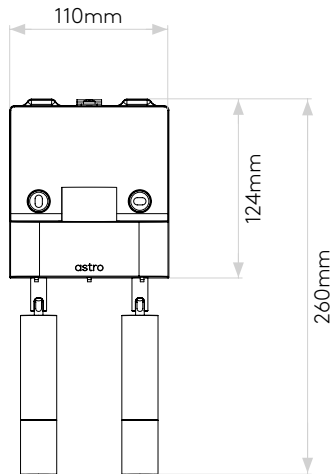

Product Elevations

astro

Without Shade