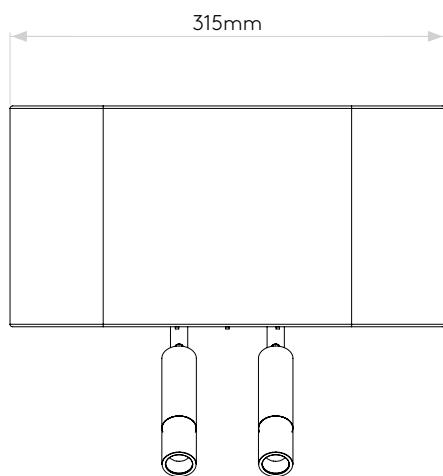

Product Elevations

astro

Without Shade

With Stadium 160 Shade

Please note that some dimensions may vary slightly due to manufacturing tolerances, this includes cable entry and fixing holes

Veuillez noter que certaines dimensions peuvent varier légèrement en raison des tolérances de fabrication, y compris l'entrée de câble et les trous de fixation.