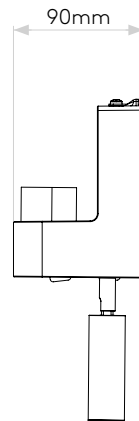

Product Elevations

astro

Without Shade