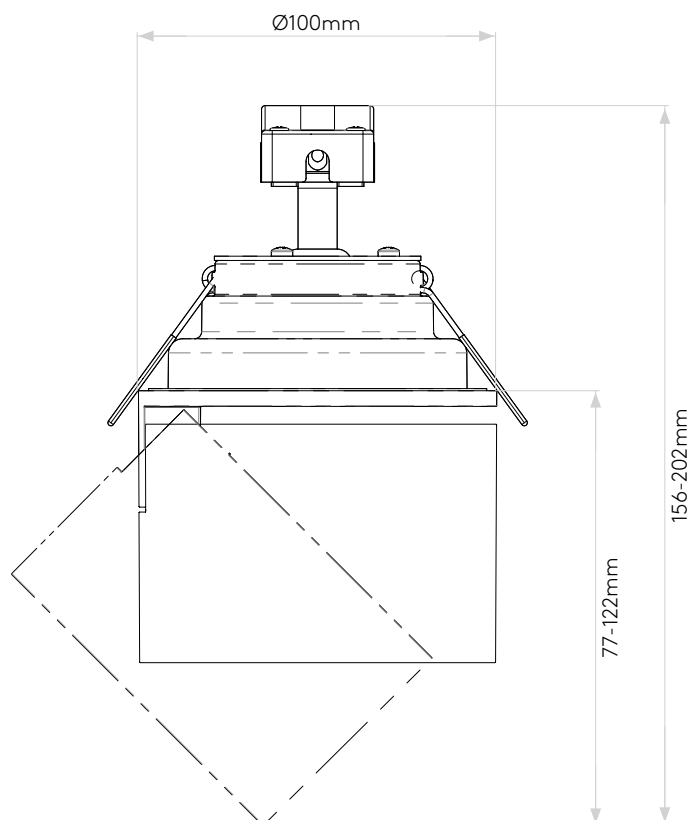

General

Location:	Interior
Class:	CE (Class I)
Ip Rating:	IP20
Bathroom Zone:	-
Driver Required:	No
Installation Orientation:	Ceiling Mount
Main Material:	Metal - Aluminium
Dimensions (mm):	H: 156 Ø: 100
Cut Out Hole :	Ø: 86mm/3-3/8"
Recess Depth (mm):	80
Fire Rating:	-
Cable Length (mm):	-
Gross Weight (kg):	0.81

Lamp

Light Source:	AC LED Module
Wattage:	12.1W
Lamp Included:	Yes (Integral)
Maximum Lamp Length (mm):	-
Luminous Flux (lm):	810
Colour Temp (K):	3000
Cri (Ra):	80
Macadam Ellipse:	3-Step
Tilt Adjustable Angle (°):	90
Rotation Adjustable Angle (°):	350
Lifetime (hrs):	40000
Beam Angle (°):	43.7

Please note that some dimensions may vary slightly due to manufacturing tolerances, this includes cable entry and fixing holes

Veuillez noter que certaines dimensions peuvent varier légèrement en raison des tolérances de fabrication, y compris l'entrée de câble et les trous de fixation.