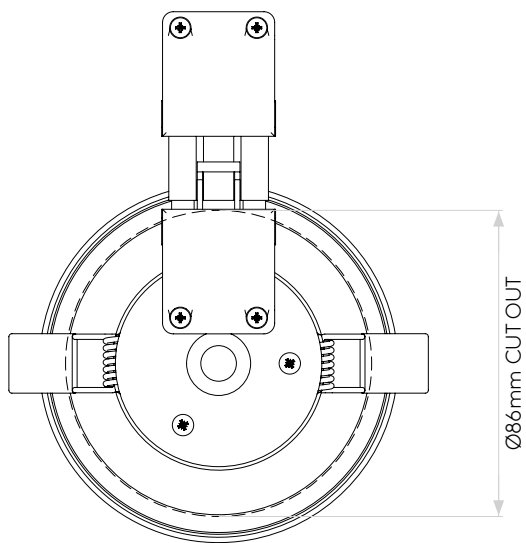

Please note that some dimensions may vary slightly due to manufacturing tolerances, this includes cable entry and fixing holes

Veuillez noter que certaines dimensions peuvent varier légèrement en raison des tolérances de fabrication, y compris l'entrée de câble et les trous de fixation.

Bitte beachten Sie, dass die Maße Fertigungstoleranzen unterliegen und daher in geringem Umfang von der angegebenen Größe abweichen können. Dies gilt auch für Kabeleingänge und Befestigungslöcher.

Si prega notare che possono esserci piccole variazioni in alcune dimensioni dovute alle tolleranze di produzione, queste includono l'ingresso del cavo e i fori di fissaggio.