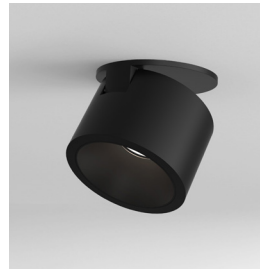

General

Location:	Interior
Class:	CE (Class I)
Ip Rating:	IP20
Bathroom Zone:	-
Driver Required:	No
Installation Orientation:	Ceiling Mount
Main Material:	Metal - Aluminium
Dimensions (mm):	H: 156 Ø: 100
Cut Out Hole :	Ø: 86mm/3-3/8"
Recess Depth (mm):	80
Fire Rating:	-
Cable Length (mm):	-
Gross Weight (kg):	0.81

Lamp

Light Source:	AC LED Module
Wattage:	12.1W
Lamp Included:	Yes (Integral)
Maximum Lamp Length (mm):	-
Luminous Flux (lm):	810
Colour Temp (K):	3000
Cri (Ra):	80
Macadam Ellipse:	3-Step
Tilt Adjustable Angle (°):	90
Rotation Adjustable Angle (°):	350
Lifetime (hrs):	40000
Beam Angle (°):	43.7

Shade Included:	-
Shade/Diffuser Material:	-
Shade/Diffuser Finish:	-
F Mark:	Not suitable for covering with thermal insulation Suitable for mounting on flammable materials

CODE: 1403008
FINISH: MATT BLACK

CODE: 1403009
FINISH: MATT WHITE

To maintain this product to its best condition, please view our care and cleaning guide on the support section of the astro website.

Pour entretenir au mieux ce produit, veuillez consulter notre guide d'entretien et de nettoyage, dans la rubrique d'aide sur le site Web d'Astro.