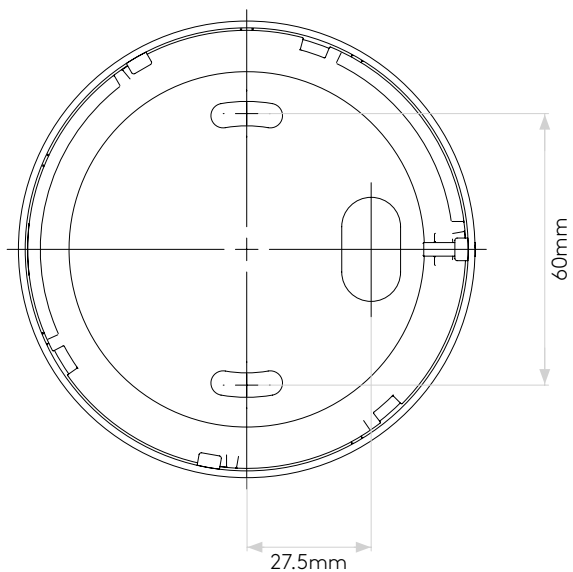

Please note that some dimensions may vary slightly due to manufacturing tolerances, this includes cable entry and fixing holes

Veillez noter que certaines dimensions peuvent varier légèrement en raison des tolérances de fabrication, y compris l'entrée de câble et les trous de fixation.

Bitte beachten Sie, dass die Maße Fertigungstoleranzen unterliegen und daher in geringem Umfang von der angegebenen Größe abweichen können. Dies gilt auch für Kabeleingänge und Befestigungslöcher.

Si prega notare che possono esserci piccole variazioni in alcune dimensioni dovute alle tolleranze di produzione, queste includono l'ingresso del cavo e i fori di fissaggio.