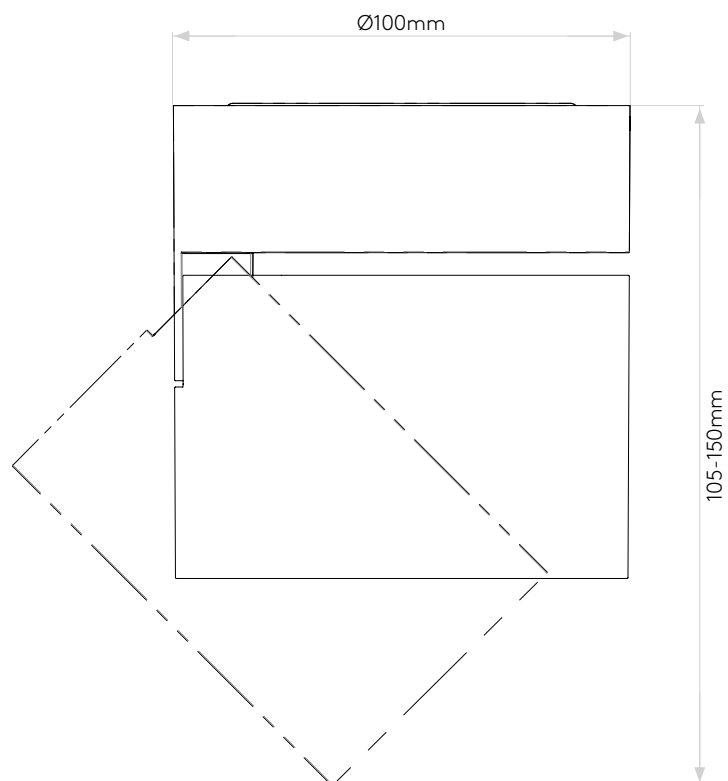

Please note that some dimensions may vary slightly due to manufacturing tolerances, this includes cable entry and fixing holes

Veillez noter que certaines dimensions peuvent varier légèrement en raison des tolérances de fabrication, y compris l'entrée de câble et les trous de fixation.

Bitte beachten Sie, dass die Maße Fertigungstoleranzen unterliegen und daher in geringem Umfang von der angegebenen Größe abweichen können. Dies gilt auch für Kabeleingänge und Befestigungslöcher.

Si prega notare che possono esserci piccole variazioni in alcune dimensioni dovute alle tolleranze di produzione, queste includono l'ingresso del cavo e i fori di fissaggio.