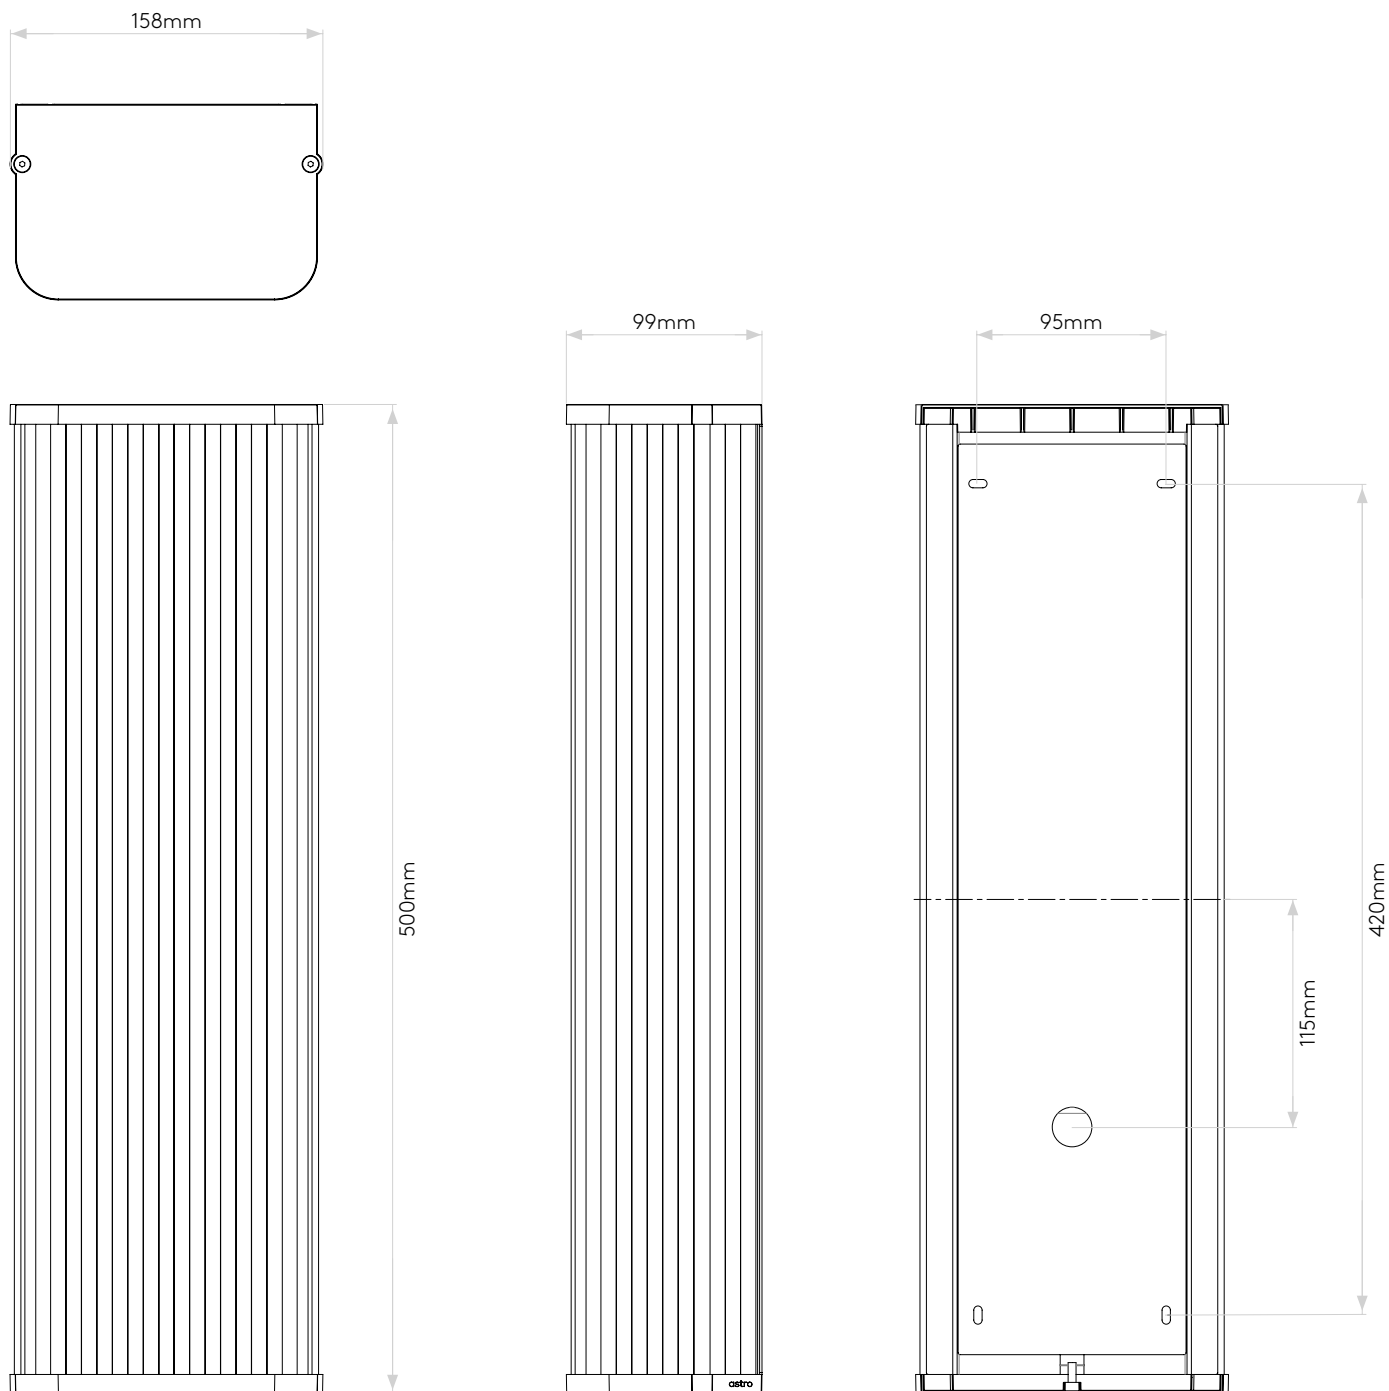

Please note that some dimensions may vary slightly due to manufacturing tolerances, this includes cable entry and fixing holes

Veuillez noter que certaines dimensions peuvent varier légèrement en raison des tolérances de fabrication, y compris l'entrée de câble et les trous de fixation.

Bitte beachten Sie, dass die Maße Fertigungstoleranzen unterliegen und daher in geringem Umfang von der angegebenen Größe abweichen können. Dies gilt auch für Kabeleingänge und Befestigungslöcher.

Si prega notare che possono esserci piccole variazioni in alcune dimensioni dovute alle tolleranze di produzione, queste includono l'ingresso del cavo e i fori di fissaggio.