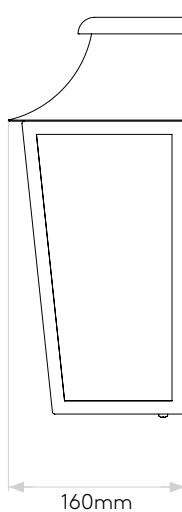

Please note that some dimensions may vary slightly due to manufacturing tolerances, this includes cable entry and fixing holes

Veillez noter que certaines dimensions peuvent varier légèrement en raison des tolérances de fabrication, y compris l'entrée de câble et les trous de fixation.

Bitte beachten Sie, dass die Maße Fertigungstoleranzen unterliegen und daher in geringem Umfang von der angegebenen Größe abweichen können. Dies gilt auch für Kabeingänge und Befestigungslöcher.

Si prega notare che possono esserci piccole variazioni in alcune dimensioni dovute alle tolleranze di produzione, queste includono l'ingresso del cavo e i fori di fissaggio.