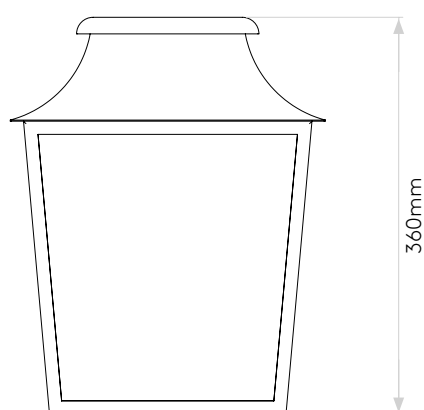

Please note that some dimensions may vary slightly due to manufacturing tolerances, this includes cable entry and fixing holes

Veillez noter que certaines dimensions peuvent varier légèrement en raison des tolérances de fabrication, y compris l'entrée de câble et les trous de fixation.

Bitte beachten Sie, dass die Maße Fertigungstoleranzen unterliegen und daher in geringem Umfang von der angegebenen Größe abweichen können. Dies gilt auch für Kabeingänge und Befestigungslöcher.

Si prega notare che possono esserci piccole variazioni in alcune dimensioni dovute alle tolleranze di produzione, queste includono l'ingresso del cavo e i fori di fissaggio.