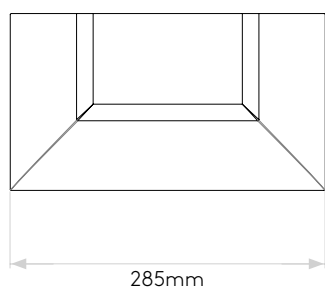

Please note that some dimensions may vary slightly due to manufacturing tolerances, this includes cable entry and fixing holes

Veillez noter que certaines dimensions peuvent varier légèrement en raison des tolérances de fabrication, y compris l'entrée de câble et les trous de fixation.

Bitte beachten Sie, dass die Maße Fertigungstoleranzen unterliegen und daher in geringem Umfang von der angegebenen Größe abweichen können. Dies gilt auch für Kabeingänge und Befestigungslöcher.

Si prega notare che possono esserci piccole variazioni in alcune dimensioni dovute alle tolleranze di produzione, queste includono l'ingresso del cavo e i fori di fissaggio.