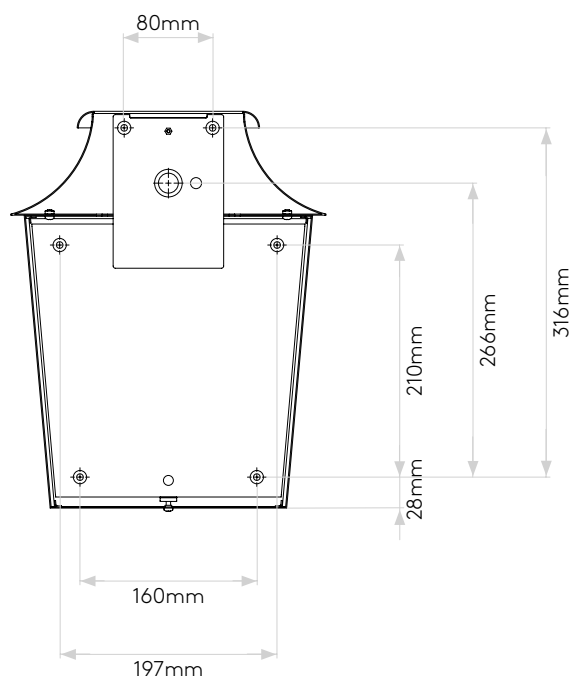

Please note that some dimensions may vary slightly due to manufacturing tolerances, this includes cable entry and fixing holes

Veillez noter que certaines dimensions peuvent varier légèrement en raison des tolérances de fabrication, y compris l'entrée de câble et les trous de fixation.

Bitte beachten Sie, dass die Maße Fertigungstoleranzen unterliegen und daher in geringem Umfang von der angegebenen Größe abweichen können. Dies gilt auch für Kabeingänge und Befestigungslöcher.

Si prega notare che possono esserci piccole variazioni in alcune dimensioni dovute alle tolleranze di produzione, queste includono l'ingresso del cavo e i fori di fissaggio.