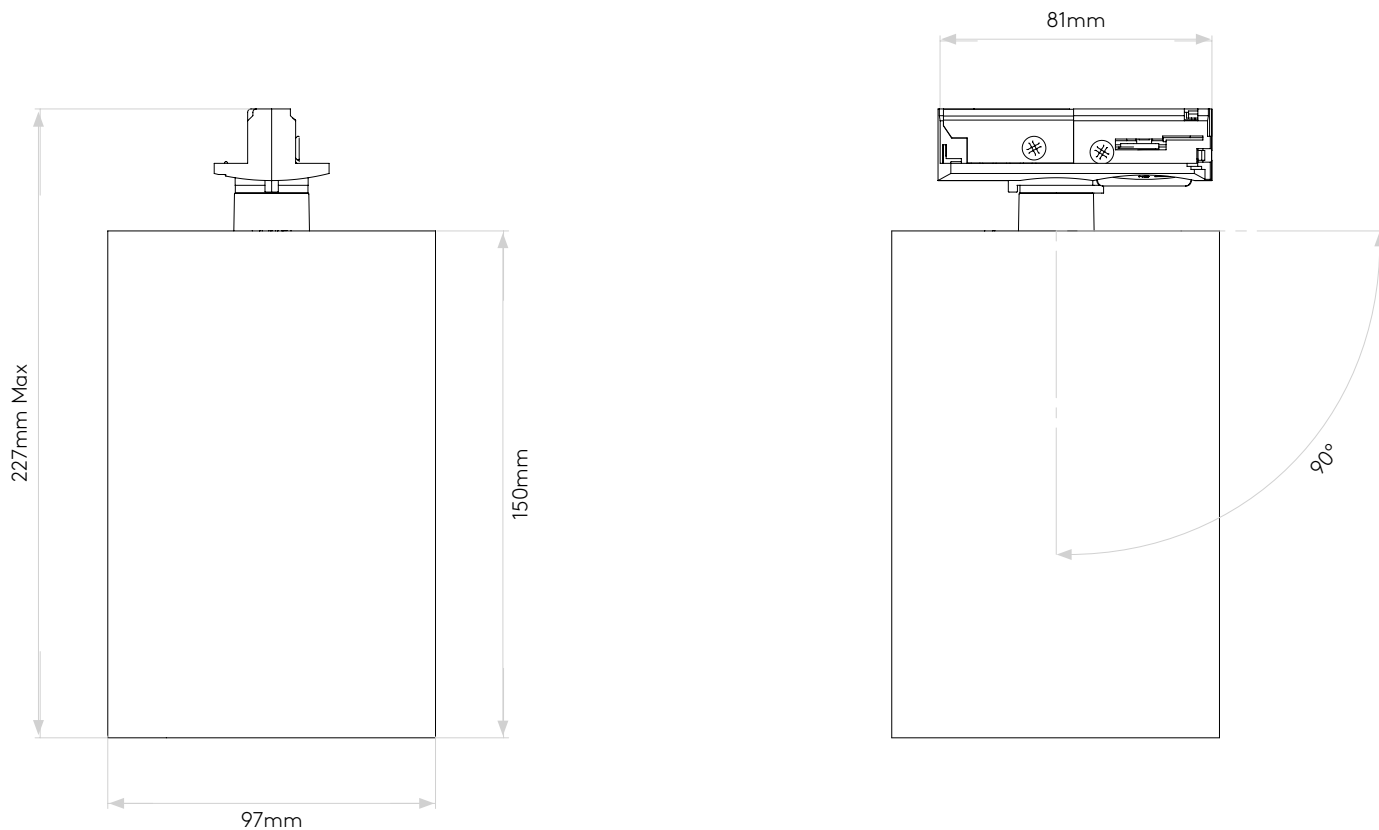

Please note that some dimensions may vary slightly due to manufacturing tolerances, this includes cable entry and fixing holes

Veuillez noter que certaines dimensions peuvent varier légèrement en raison des tolérances de fabrication, y compris l'entrée de câble et les trous de fixation.

Bitte beachten Sie, dass die Maße Fertigungstoleranzen unterliegen und daher in geringem Umfang von der angegebenen Größe abweichen können. Dies gilt auch für Kabeleingänge und Befestigungslöcher.

Si prega notare che possono esserci piccole variazioni in alcune dimensioni dovute alle tolleranze di produzione, queste includono l'ingresso del cavo e i fori di fissaggio.