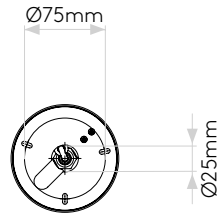

Please note that some dimensions may vary slightly due to manufacturing tolerances, this includes cable entry and fixing holes

Veuillez noter que certaines dimensions peuvent varier légèrement en raison des tolérances de fabrication, y compris l'entrée de câble et les trous de fixation.

Bitte beachten Sie, dass die Maße Fertigungstoleranzen unterliegen und daher in geringem Umfang von der angegebenen Größe abweichen können. Dies gilt auch für Kabeleingänge und Befestigungslöcher.

Si prega notare che possono esserci piccole variazioni in alcune dimensioni dovute alle tolleranze di produzione, queste includono l'ingresso del cavo e i fori di fissaggio.