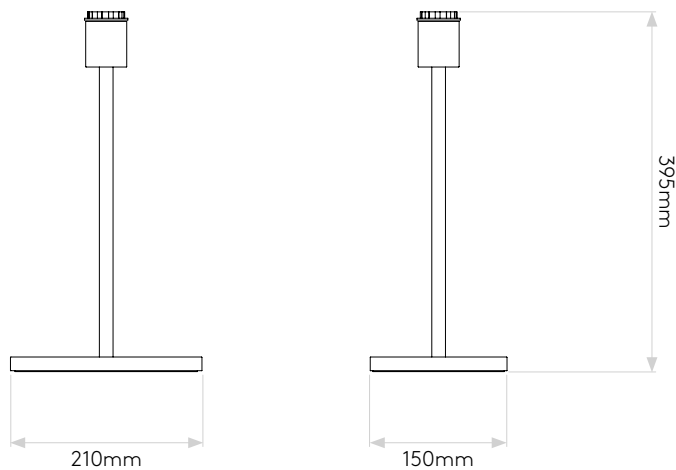

Park Lane Table

astro

General

LOCATION:	Interior
Class:	CE (Class II)
Ip Rating:	IP20
Bathroom Zone:	Zone 3
Voltage:	Mains 230V
Installation Orientation:	-
Main Material:	Metal - Mild Steel
Dimensions:	H: 395mm W: 210mm D: 150mm
Cut Out Hole:	-
Recess Depth:	-
Fire Rating:	-
Cable Length:	-
Gross Weight:	1.70Kg

Lamp

Light Source:	E27/ES
Maximum Wattage:	60W MAX
Lamp Included:	No
Maximum Lamp Length:	190mm
R9:	Lamp Dependent
Macadam Ellipse:	-
Tilt Adjustable Angle:	-
Rotation Adjustable Angle:	-
Average Lifespan:	Lamp Dependent
L70:	-
Beam Angle:	Lamp Dependent

Please note that some dimensions may vary slightly due to manufacturing tolerances, this includes cable entry and fixing holes

Veuillez noter que certaines dimensions peuvent varier légèrement en raison des tolérances de fabrication, y compris l'entrée de câble et les trous de fixation.