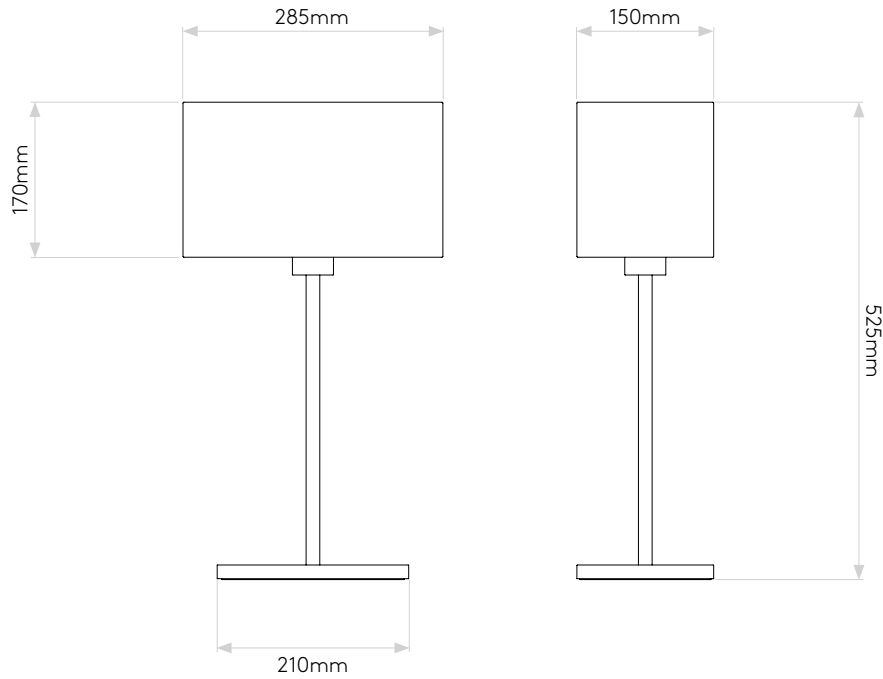

With Shade

Without Shade