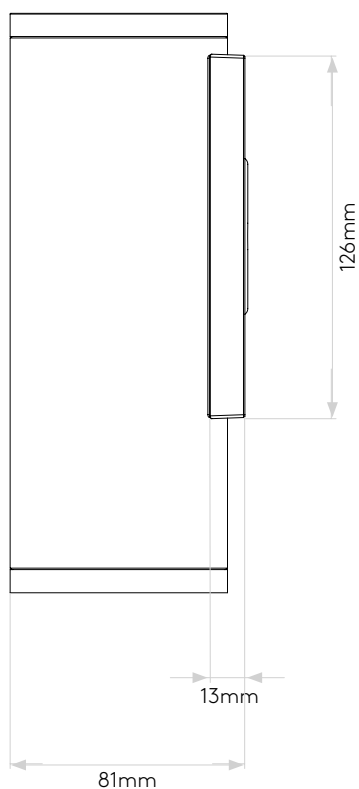

## General

Location:	Coastal
Class:	CE (Class I)
Ip Rating:	IP44
Bathroom Zone:	Zone 2, 3
Driver Required:	No
Installation Orientation:	Wall Mount - Vertical
Main Material:	Metal – 316 Stainless Steel
Dimensions (mm):	H: 200 W: 75 D: 81
Cut Out Hole :	-
Recess Depth (mm):	-
Fire Rating:	-
Cable Length (mm):	-
Gross Weight (kg):	1.44

## Lamp

Light Source:	LED GU10
Wattage:	6W
Recommended Lamp	1 x 6W Max LED GU10
Lamp Included:	No
Maximum Lamp Length (mm):	79
Luminous Flux (lm):	-
Colour Temp (K):	Lamp Dependent
Cri (Ra):	Lamp Dependent
Macadam Ellipse:	Lamp Dependent
Tilt Adjustable Angle (°):	-
Rotation Adjustable Angle (°):	-
Lifetime (hrs):	Lamp Dependent
Beam Angle (°):	Lamp Dependent

126mm

Please note that some dimensions may vary slightly due to manufacturing tolerances, this includes cable entry and fixing holes

Veillez noter que certaines dimensions peuvent varier légèrement en raison des tolérances de fabrication, y compris l'entrée de câble et les trous de fixation.