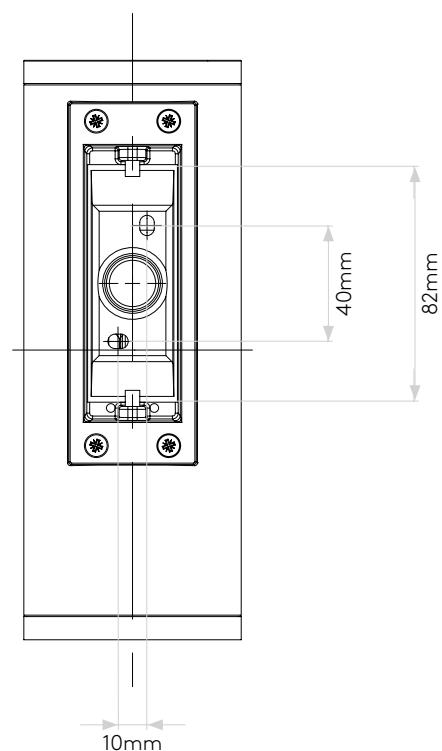

## General

Location:	Coastal
Class:	CE (Class I)
Ip Rating:	IP44
Bathroom Zone:	Zone 2, 3
Driver Required:	No
Installation Orientation:	Wall Mount - Vertical
Main Material:	Metal – 316 Stainless Steel
Dimensions (mm):	H: 200 W: 75 D: 81
Cut Out Hole :	-
Recess Depth (mm):	-
Fire Rating:	-
Cable Length (mm):	-
Gross Weight (kg):	1.44

126mm

Please note that some dimensions may vary slightly due to manufacturing tolerances, this includes cable entry and fixing holes

Veillez noter que certaines dimensions peuvent varier légèrement en raison des tolérances de fabrication, y compris l'entrée de câble et les trous de fixation.