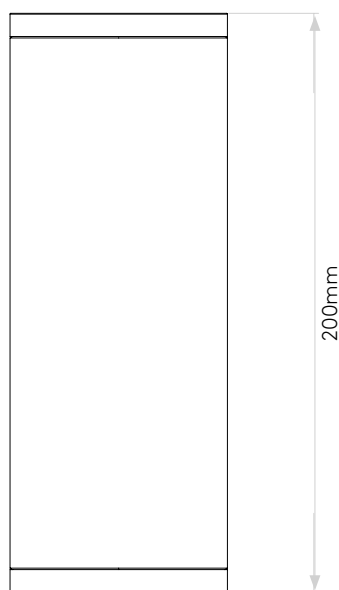

126mm

Please note that some dimensions may vary slightly due to manufacturing tolerances, this includes cable entry and fixing holes

Veillez noter que certaines dimensions peuvent varier légèrement en raison des tolérances de fabrication, y compris l'entrée de câble et les trous de fixation.

Bitte beachten Sie, dass die Maße Fertigungstoleranzen unterliegen und daher in geringem Umfang von der angegebenen Größe abweichen können. Dies gilt auch für Kabeleingänge und Befestigungslöcher.

Si prega notare che possono esserci piccole variazioni in alcune dimensioni dovute alle tolleranze di produzione, queste includono l'ingresso del cavo e i fori di fissaggio.