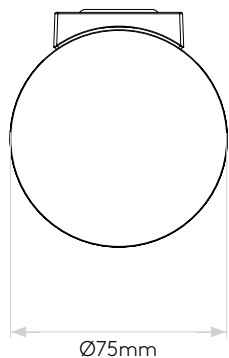

126mm

Please note that some dimensions may vary slightly due to manufacturing tolerances, this includes cable entry and fixing holes

Veillez noter que certaines dimensions peuvent varier légèrement en raison des tolérances de fabrication, y compris l'entrée de câble et les trous de fixation.

Bitte beachten Sie, dass die Maße Fertigungstoleranzen unterliegen und daher in geringem Umfang von der angegebenen Größe abweichen können. Dies gilt auch für Kabeleingänge und Befestigungslöcher.

Si prega notare che possono esserci piccole variazioni in alcune dimensioni dovute alle tolleranze di produzione, queste includono l'ingresso del cavo e i fori di fissaggio.