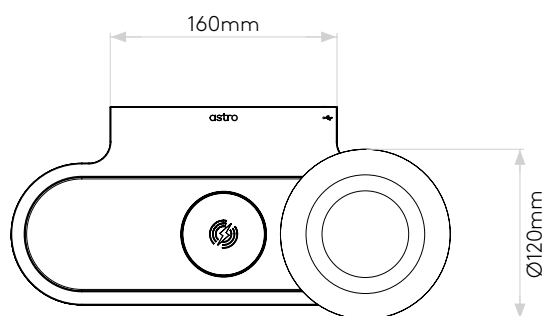

Please note that some dimensions may vary slightly due to manufacturing tolerances, this includes cable entry and fixing holes

Veillez noter que certaines dimensions peuvent varier légèrement en raison des tolérances de fabrication, y compris l'entrée de câble et les trous de fixation.

Bitte beachten Sie, dass die Maße Fertigungstoleranzen unterliegen und daher in geringem Umfang von der angegebenen Größe abweichen können. Dies gilt auch für Kabeleingänge und Befestigungslöcher.

Si prega notare che possono esserci piccole variazioni in alcune dimensioni dovute alle tolleranze di produzione, queste includono l'ingresso del cavo e i fori di fissaggio.