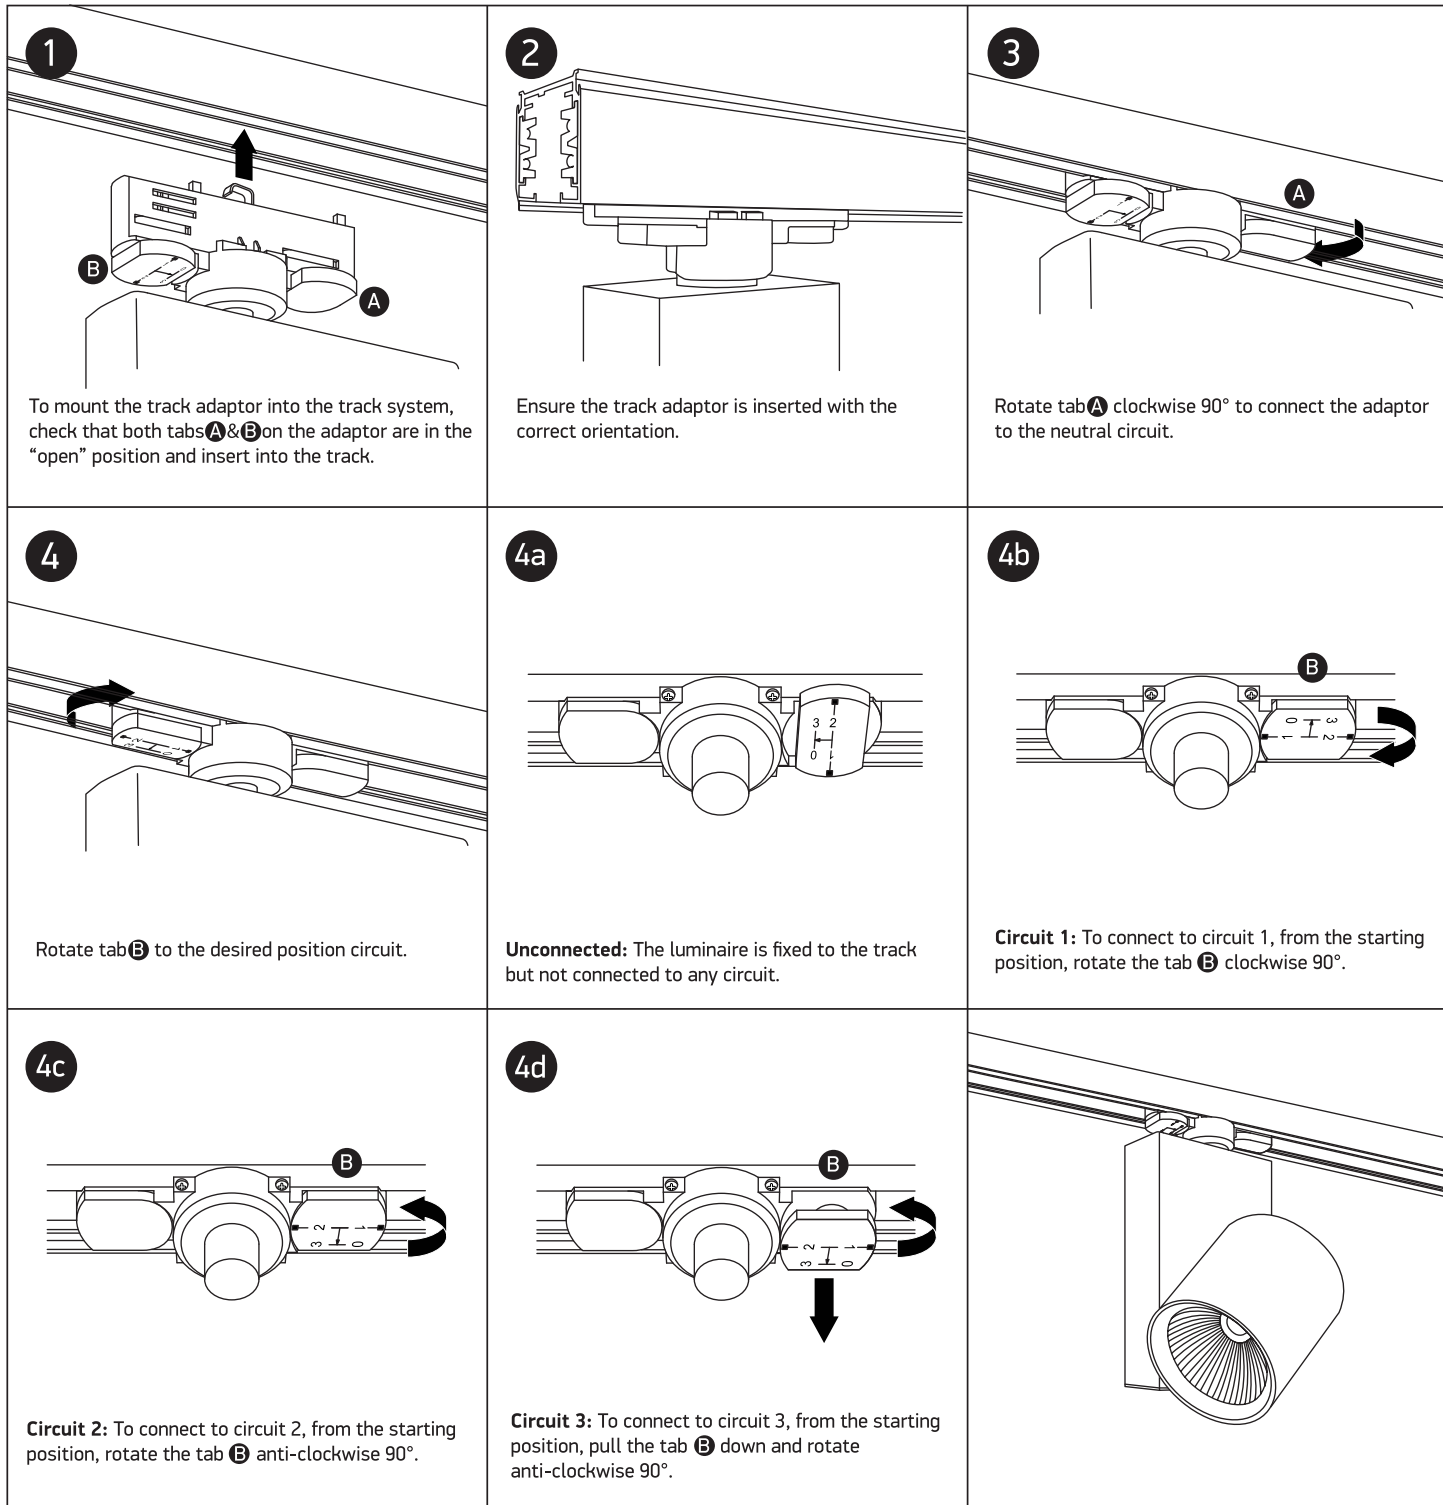

## 65614NT

ecotrackspot

42W | 230V | 50/60Hz | IP20 | Aluminium | Adjustable

Complete with driver.

80  
CRI

one  
LIGHT