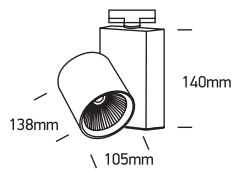

## 65614NT

ecotrackspot

42W | 230V | 50/60Hz | IP20 | Aluminium | Adjustable

Complete with driver.

80  
CRI

one  
LIGHT