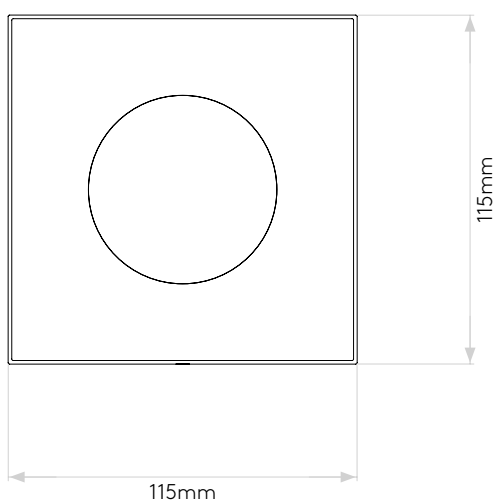

Please note that some dimensions may vary slightly due to manufacturing tolerances, this includes cable entry and fixing holes

Veillez noter que certaines dimensions peuvent varier légèrement en raison des tolérances de fabrication, y compris l'entrée de câble et les trous de fixation.

Bitte beachten Sie, dass die Maße Fertigungstoleranzen unterliegen und daher in geringem Umfang von der angegebenen Größe abweichen können. Dies gilt auch für Kabeingänge und Befestigungslöcher.

Si prega notare che possono esserci piccole variazioni in alcune dimensioni dovute alle tolleranze di produzione, queste includono l'ingresso del cavo e i fori di fissaggio.