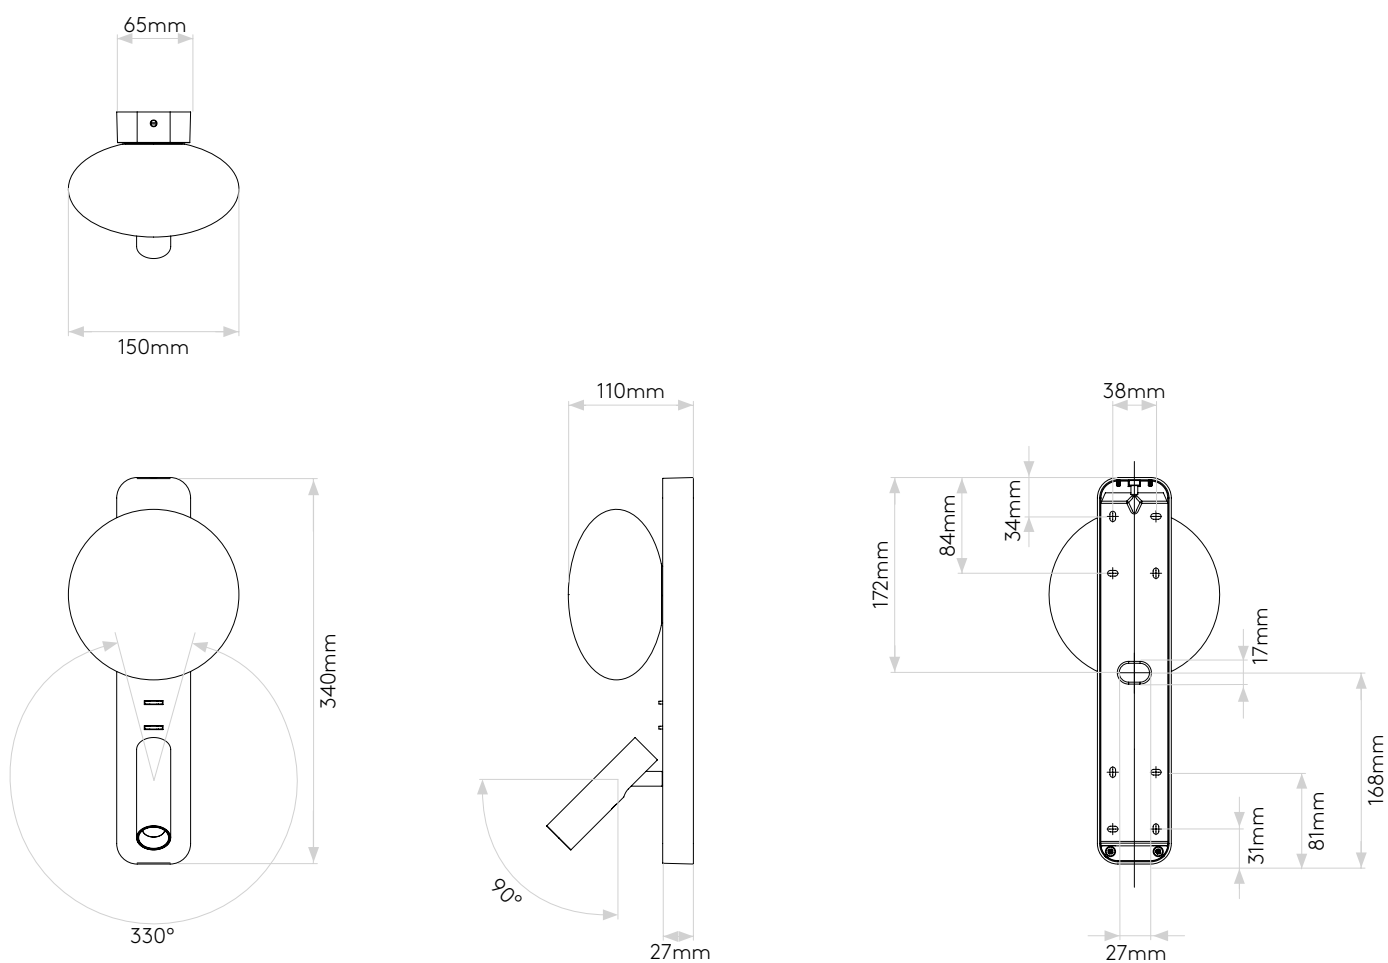

Please note that some dimensions may vary slightly due to manufacturing tolerances, this includes cable entry and fixing holes

Veillez noter que certaines dimensions peuvent varier légèrement en raison des tolérances de fabrication, y compris l'entrée de câble et les trous de fixation.

Bitte beachten Sie, dass die Maße Fertigungstoleranzen unterliegen und daher in geringem Umfang von der angegebenen Größe abweichen können. Dies gilt auch für Kabeleingänge und Befestigungslöcher.

Si prega notare che possono esserci piccole variazioni in alcune dimensioni dovute alle tolleranze di produzione, queste includono l'ingresso del cavo e i fori di fissaggio.