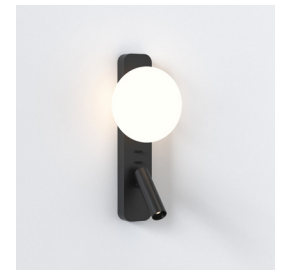

MAIN LAMP

LIGHT SOURCE:	G9
WATTAGE:	3.5W MAX
RECOMMENDED LAMP:	3W MAX LED G9
LAMP INCLUDED:	No
MAXIMUM LAMP LENGTH (mm):	55
LUMINOUS FLUX (lm):	Lamp Dependent
COLOUR TEMP (K):	Lamp Dependent
CRI (Ra):	Lamp Dependent
MACADAM ELLIPSE:	Lamp Dependent
TILT ADJUSTABLE ANGLE (°):	-
ROTATION ADJUSTABLE ANGLE (°):	-
LIFETIME (hrs):	Lamp Dependent
BEAM ANGLE (°):	Lamp Dependent

SECONDARY LAMP

LIGHT SOURCE:	High Powered LED
WATTAGE:	4.1W
LAMP INCLUDED:	Yes (Integral)
LUMINOUS FLUX (lm):	149
COLOUR TEMP (K):	2700
CRI (Ra):	90
MACADAM ELLIPSE:	3-Step
TILT ADJUSTABLE ANGLE (°):	90
ROTATION ADJUSTABLE ANGLE (°):	330
LIFETIME (hrs):	60000
BEAM ANGLE (°):	17

ADDITIONAL INFORMATION:

SHADE INCLUDED:	-
SHADE/DIFFUSER MATERIAL:	Glass
SHADE/DIFFUSER FINISH	Acid Etched
F MARK:	Suitable for mounting on flammable materials

CODE: 1176008
FINISH: MATT WHITE

CODE: 1176009
FINISH: MATT BLACK