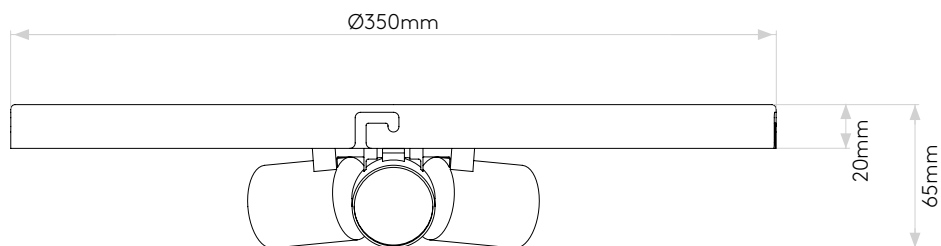

Please note that some dimensions may vary slightly due to manufacturing tolerances, this includes cable entry and fixing holes

Veillez noter que certaines dimensions peuvent varier légèrement en raison des tolérances de fabrication, y compris l'entrée de câble et les trous de fixation.

Bitte beachten Sie, dass die Maße Fertigungstoleranzen unterliegen und daher in geringem Umfang von der angegebenen Größe abweichen können. Dies gilt auch für Kabeleingänge und Befestigungslöcher.

Si prega notare che possono esserci piccole variazioni in alcune dimensioni dovute alle tolleranze di produzione, queste includono l'ingresso del cavo e i fori di fissaggio.