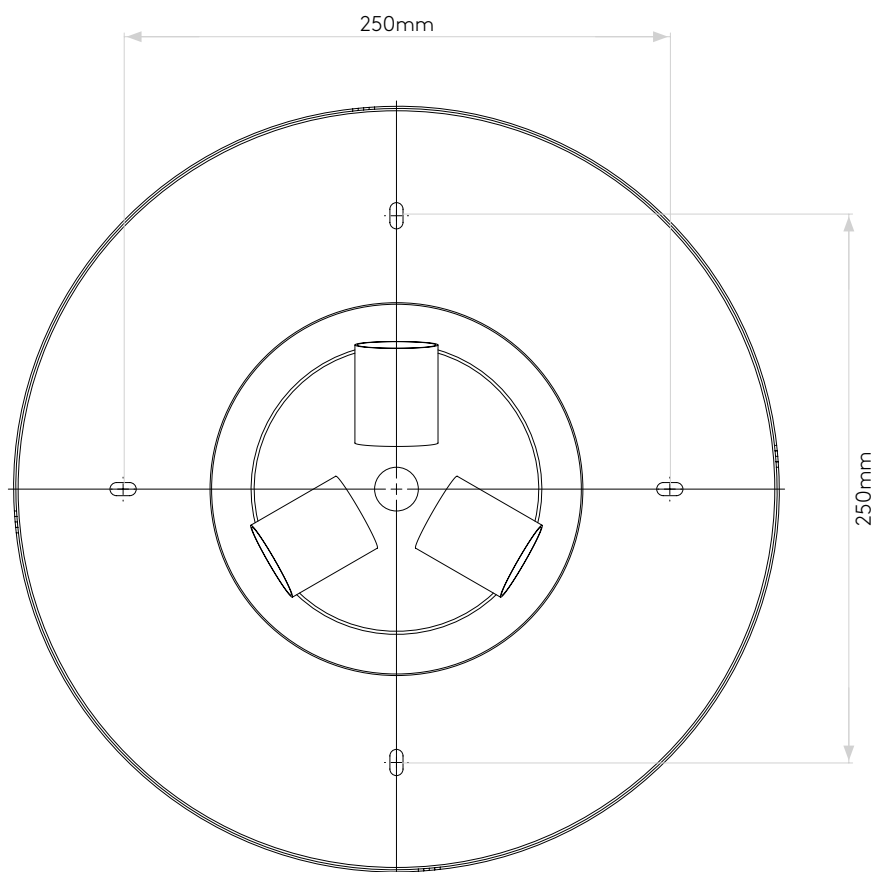

Please note that some dimensions may vary slightly due to manufacturing tolerances, this includes cable entry and fixing holes

Veillez noter que certaines dimensions peuvent varier légèrement en raison des tolérances de fabrication, y compris l'entrée de câble et les trous de fixation.

Bitte beachten Sie, dass die Maße Fertigungstoleranzen unterliegen und daher in geringem Umfang von der angegebenen Größe abweichen können. Dies gilt auch für Kabeleingänge und Befestigungslöcher.

Si prega notare che possono esserci piccole variazioni in alcune dimensioni dovute alle tolleranze di produzione, queste includono l'ingresso del cavo e i fori di fissaggio.