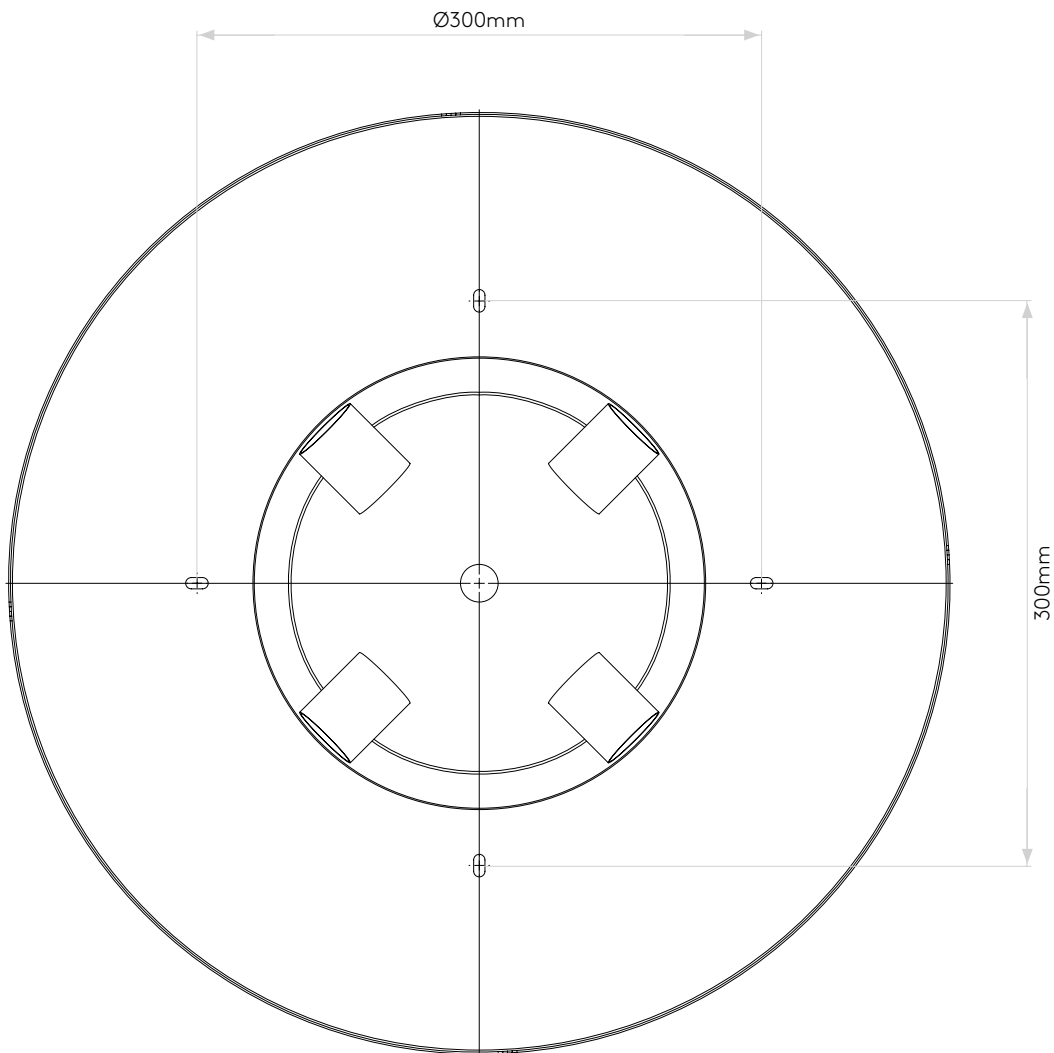

Please note that some dimensions may vary slightly due to manufacturing tolerances, this includes cable entry and fixing holes

Veuillez noter que certaines dimensions peuvent varier légèrement en raison des tolérances de fabrication, y compris l'entrée de câble et les trous de fixation.

Bitte beachten Sie, dass die Maße Fertigungstoleranzen unterliegen und daher in geringem Umfang von der angegebenen Größe abweichen können. Dies gilt auch für Kabeleingänge und Befestigungslöcher.

Si prega notare che possono esserci piccole variazioni in alcune dimensioni dovute alle tolleranze di produzione, queste includono l'ingresso del cavo e i fori di fissaggio.