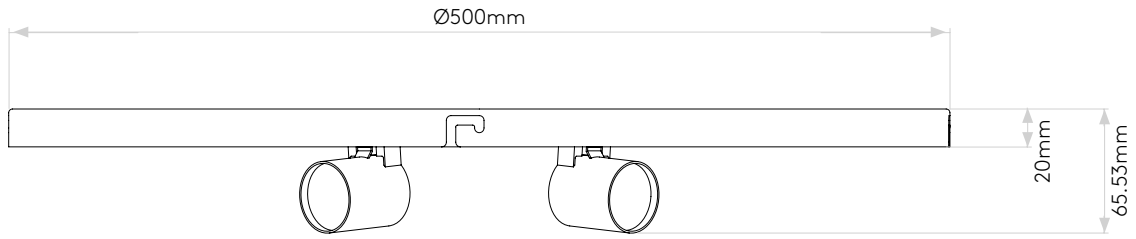

Please note that some dimensions may vary slightly due to manufacturing tolerances, this includes cable entry and fixing holes

Veuillez noter que certaines dimensions peuvent varier légèrement en raison des tolérances de fabrication, y compris l'entrée de câble et les trous de fixation.

Bitte beachten Sie, dass die Maße Fertigungstoleranzen unterliegen und daher in geringem Umfang von der angegebenen Größe abweichen können. Dies gilt auch für Kabeleingänge und Befestigungslöcher.

Si prega notare che possono esserci piccole variazioni in alcune dimensioni dovute alle tolleranze di produzione, queste includono l'ingresso del cavo e i fori di fissaggio.