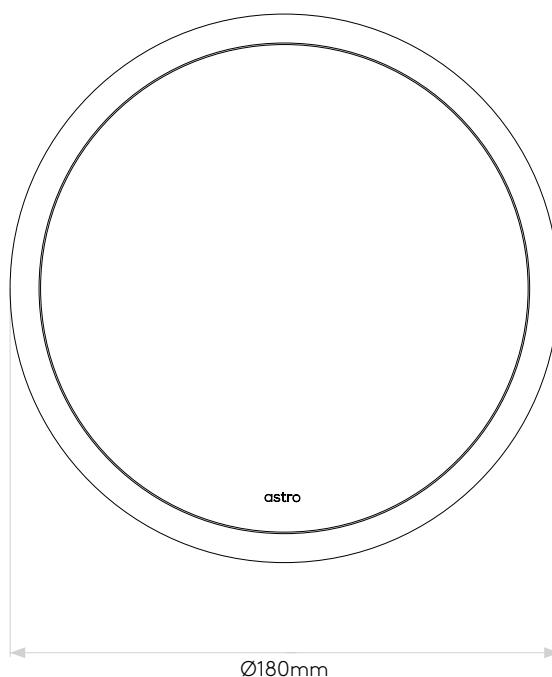

Please note that some dimensions may vary slightly due to manufacturing tolerances, this includes cable entry and fixing holes

Veuillez noter que certaines dimensions peuvent varier légèrement en raison des tolérances de fabrication, y compris l'entrée de câble et les trous de fixation.

Bitte beachten Sie, dass die Maße Fertigungstoleranzen unterliegen und daher in geringem Umfang von der angegebenen Größe abweichen können. Dies gilt auch für Kabeleingänge und Befestigungslöcher.

Si prega notare che possono esserci piccole variazioni in alcune dimensioni dovute alle tolleranze di produzione, queste includono l'ingresso del cavo e i fori di fissaggio.