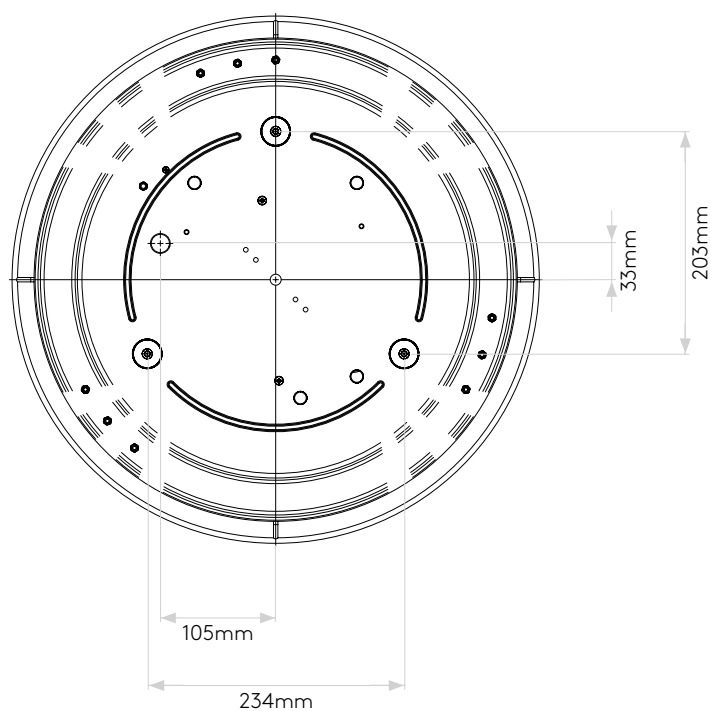

Please note that some dimensions may vary slightly due to manufacturing tolerances, this includes cable entry and fixing holes

Veillez noter que certaines dimensions peuvent varier légèrement en raison des tolérances de fabrication, y compris l'entrée de câble et les trous de fixation.

Bitte beachten Sie, dass die Maße Fertigungstoleranzen unterliegen und daher in geringem Umfang von der angegebenen Größe abweichen können. Dies gilt auch für Kabeleingänge und Befestigungslöcher.

Si prega notare che possono esserci piccole variazioni in alcune dimensioni dovute alle tolleranze di produzione, queste includono l'ingresso del cavo e i fori di fissaggio.