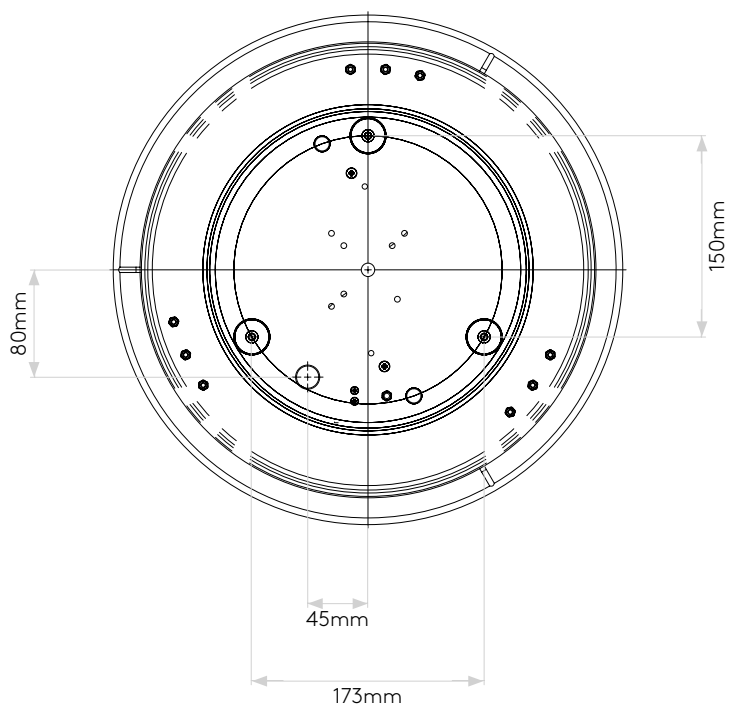

Please note that some dimensions may vary slightly due to manufacturing tolerances, this includes cable entry and fixing holes

Veillez noter que certaines dimensions peuvent varier légèrement en raison des tolérances de fabrication, y compris l'entrée de câble et les trous de fixation.

Bitte beachten Sie, dass die Maße Fertigungstoleranzen unterliegen und daher in geringem Umfang von der angegebenen Größe abweichen können. Dies gilt auch für Kabeleingänge und Befestigungslöcher.

Si prega notare che possono esserci piccole variazioni in alcune dimensioni dovute alle tolleranze di produzione, queste includono l'ingresso del cavo e i fori di fissaggio.