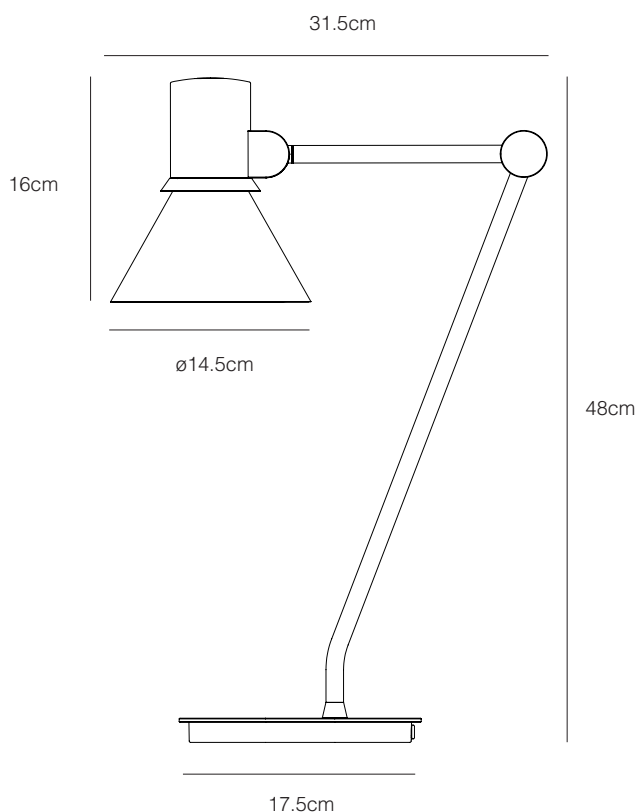

Electrical

- Voltage 220/240V, 50/60Hz
- Class II - Double insulated
- Integrated shade switch
- Plug: 2-pin Europlug to CEE 7/16
- E27 lamp holder
- Maximum permitted bulb: 10W LED E27
- Supplied with a compatible LED E27 bulb
  - Non-dimmable
  - Colour Temperature: 2700K