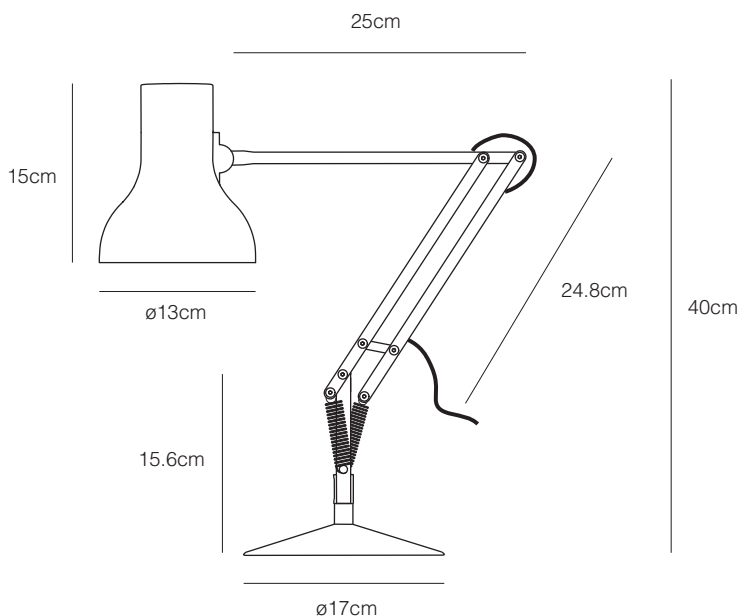

Materials

- Matt painted finish
- Aluminium shade
- Aluminium arms
- Chrome plated fittings
- Cast iron base with aluminium cover
- IP20 rating
- Anglepoise® constant tension spring technology

Dimensions

- Shade diameter: 13cm
- Shade height: 15cm
- Max reach: 50cm (from base to shade)
- Base diameter: 17cm
- Cable length: 180cm
- Lamp Packaging (L x W x H): 23cm x 16.5cm x 46.5cm
- Lamp Packaged Weight: 2.79kg

Electrical

- Voltage 220/240V, 50/60Hz
- Class II - Double insulated
- Note: Bulb weight critical for balance. Approximate bulb weight 25-45g
- Integrated shade switch
- Plug: 2-pin Europlug to CEE 7/16
- E27 lamp holder
- Maximum permitted bulb: 20W CFL / 10W LED E27
- Supplied with compatible 6W LED E27 bulb
 - Luminous Intensity: 470lm
 - Life: 15,000 Hours
 - Non-dimmable
 - Colour Temperature: 2700K
 - CRI (Ra): 80