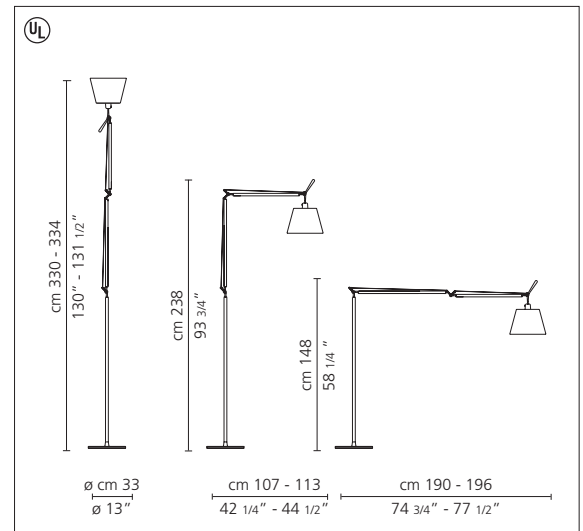

Tolomeo mega floor

Michele De Lucchi

Floor standing luminaire for incandescent or halogen direct and indirect diffused lighting.

- fully adjustable articulated arm body structure in extruded aluminum in brilliant polished anodized finish
- joints and tension control knobs in polished die-cast aluminum
- tension cables in stainless steel
- support stem in extruded aluminum in brilliant polished finish
- weighted steel base with stamped aluminum cover
- diffuser with aluminum frame, available in parchment paper or in pale grey satin and polycarbonate fiber blend
- dimmer on cord

Tolomeo mega floor

incandescent source

- 1x150W (E26/G40)

or

halogen source

- 1x150W (E26/T10 double envelope)