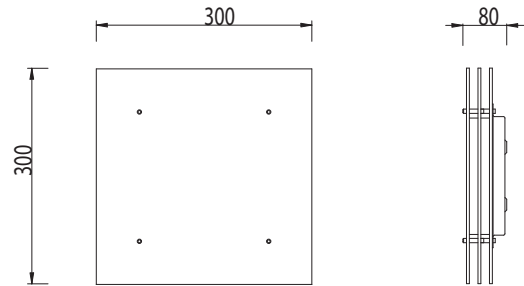

Strata Square Data Sheet

Part Number:

0291 Strata Square

Front View

2x 40w G9

IP44

Zones

Class 2