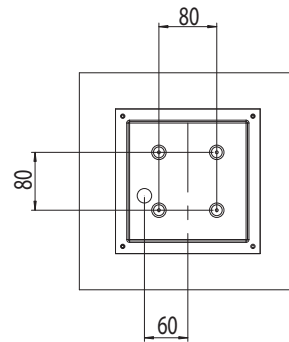

Strata Square Data Sheet

Part Number:

0291 Strata Square

Front View

2x 40w G9

IP44

Zones

Class 2