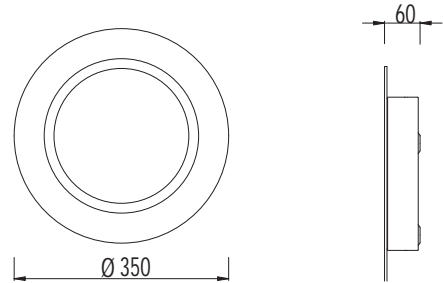

Part Number:

0256 Panel Round

Front View

2 x 60w E14

IP44

Zones

Class 2