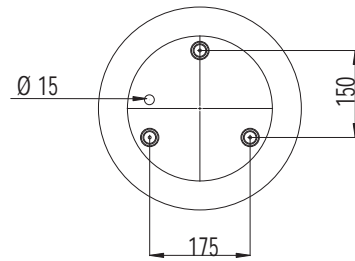

Part Number:

0256 Panel Round

Front View

2 x 60w E14

IP44

Zones

Class 2