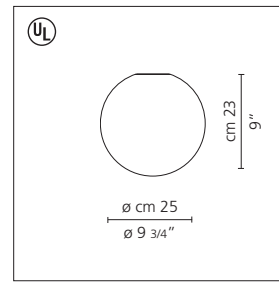

Dioscuri 25-35-42 wall/ceiling

Michele De Lucchi

Wall or ceiling mounted luminaires for diffused incandescent lighting, U.L. listed for wet locations and suitable for indoor and outdoor applications.

- a minimalistic design featuring a classic, simple globe, and a hidden supporting structure
- globe diffuser in etched white handblown glass
- concealed mounting plate in white polycarbonate
- mounting to standard electrical junction boxes