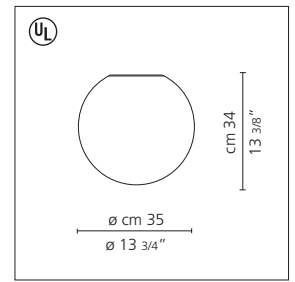

Dioscuri 35 wall/ceiling