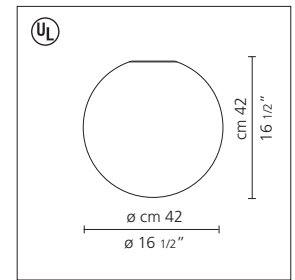

Dioscuri 25 wall/ceiling

incandescent source

• 1x100W (E26/A19).....

Dioscuri 35 wall/ceiling

incandescent source

• 1x150W (E26/A21).....

Dioscuri 42 wall/ceiling

incandescent source