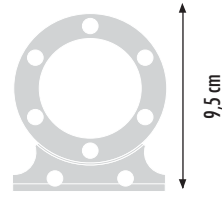

OMEGA

Ref: OMG1D
st. steel & teak (1 lamp)
1X QR-CBC51 MAX 35W
G5,3; 12 V

Ref: OMG1D220
st. steel & teak (1 lamp)
1X HALOPIN MAX 25W
G9; 220V

Ref: OMG2D
st. steel & teak (2 lamps)
2X QR-CBC51 MAX 35W
G5,3; 12 V