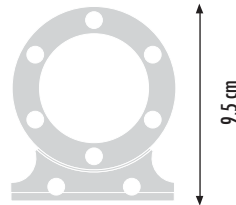

Ref: OMG2D220
st. steel & teak (2 lamps)
2X HALOPIN MAX 25W
G9; 220V