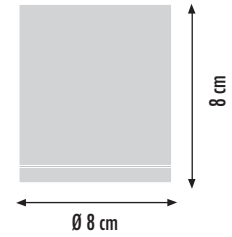

OMEGA

Ref: OMG1D
st. steel & teak (1 lamp)
1X QR-CBC51 MAX 35W
G5,3; 12 V

Ref: OMG1D220
st. steel & teak (1 lamp)
1X HALOPIN MAX 25W
G9; 220V

Ref: OMG2D
st. steel & teak (2 lamps)
2X QR-CBC51 MAX 35W
G5,3; 12 V