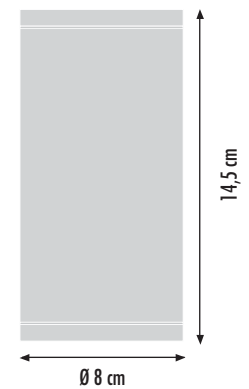

Ref: OMG1D
st. steel & teak (1 lamp)
1X QR-CBC51 MAX 35W
G5,3; 12 V

Ref: OMG1D220
st. steel & teak (1 lamp)
1X HALOPIN MAX 25W
G9; 220V

Ref: OMG2D
st. steel & teak (2 lamps)
2X QR-CBC51 MAX 35W
G5,3; 12 V

Ref: OMG2D220
st. steel & teak (2 lamps)
2X HALOPIN MAX 25W
G9; 220V

TRANSFORMERS

Ref: Tra1
Transformer

- 1pc Trafo 220V - 12v 20-60W

Ref: Tra2
Exterior Kit

- 2pcs Trafo 220V - 12v 20-60W
- 2pcs Box
- 2set Resin