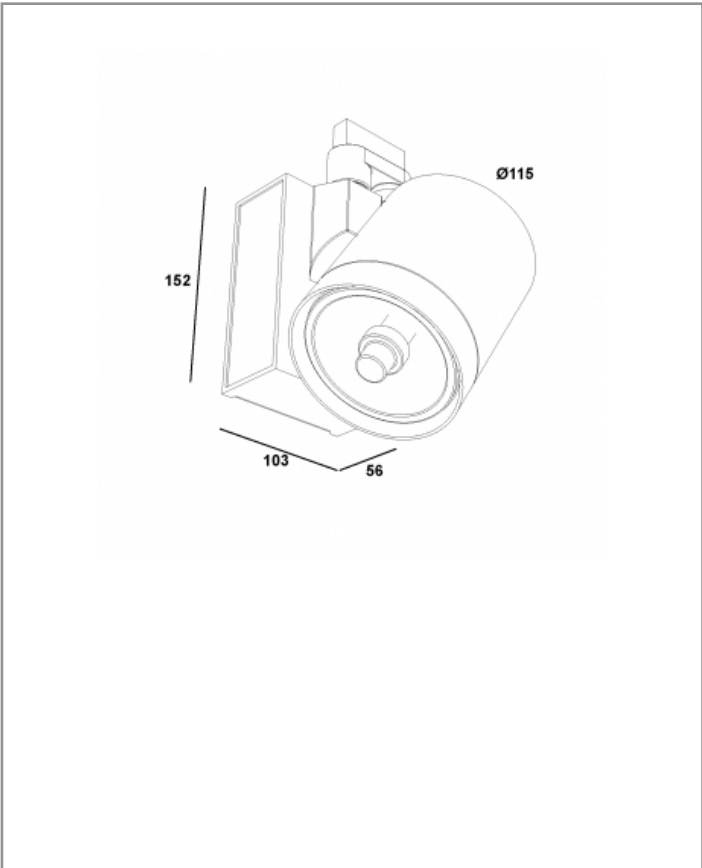

SURFACE MOUNTED » CONCEPT ADAPTOR » CDM-R111 35W

BS1471
White

BS1472
Black

! UNIVERSAL 3-PHASE-ADAPTOR