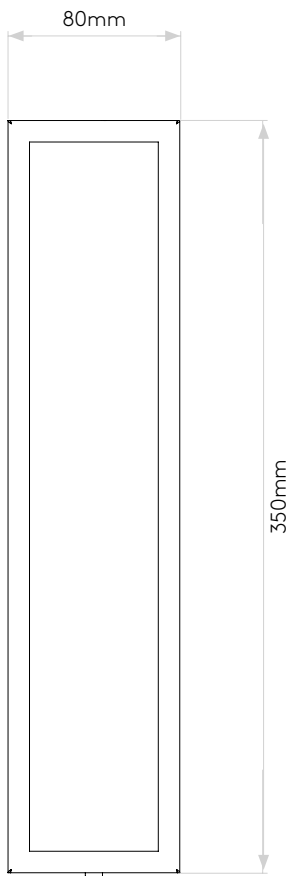

General

Location:	Exterior
Class:	CE (Class I)
Ip Rating:	IP44
Bathroom Zone:	Zone 2, 3
Driver Required:	No
Installation Orientation:	Wall Mount - Vertical or Horizontal (Reduced IP Rating)
Main Material:	Metal - Mild Steel
Dimensions (mm):	H: 350 W: 80 D: 80
Cut Out Hole :	-
Recess Depth (mm):	-
Fire Rating:	-
Cable Length (mm):	-
Gross Weight (kg):	1.6

Lamp

Light Source:	Mid-Power LED
Wattage:	8.2W
Lamp Included:	Yes (Integral)
Maximum Lamp Length (mm):	-
Luminous Flux (lm):	448
Colour Temp (K):	3000
Cri (Ra):	80
Macadam Ellipse:	3-Step
Tilt Adjustable Angle (°):	-
Rotation Adjustable Angle (°):	-
Lifetime (hrs):	54000
Beam Angle (°):	180

Please note that some dimensions may vary slightly due to manufacturing tolerances, this includes cable entry and fixing holes

Veuillez noter que certaines dimensions peuvent varier légèrement en raison des tolérances de fabrication, y compris l'entrée de câble et les trous de fixation.