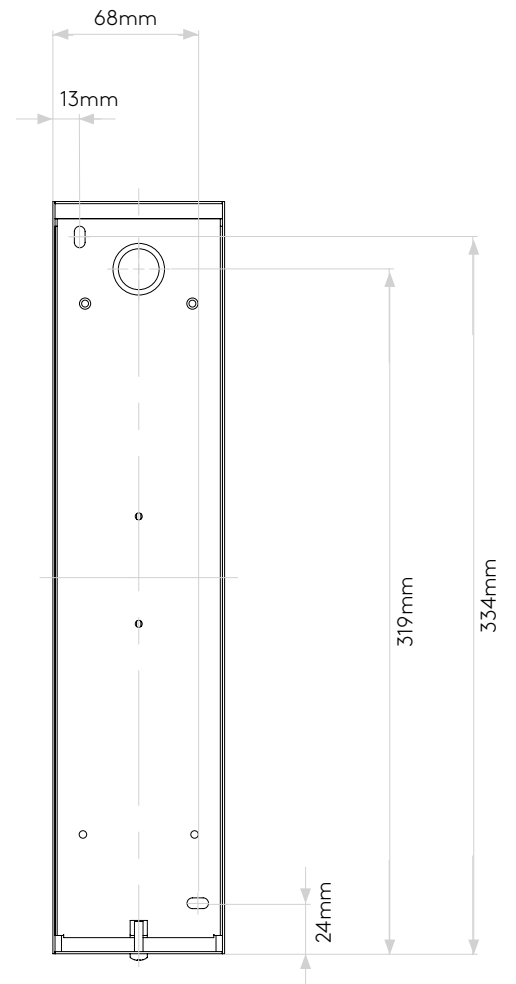

Please note that some dimensions may vary slightly due to manufacturing tolerances, this includes cable entry and fixing holes

Veuillez noter que certaines dimensions peuvent varier légèrement en raison des tolérances de fabrication, y compris l'entrée de câble et les trous de fixation.

Bitte beachten Sie, dass die Maße Fertigungstoleranzen unterliegen und daher in geringem Umfang von der angegebenen Größe abweichen können. Dies gilt auch für Kabeleingänge und Befestigungslöcher.

Si prega notare che possono esserci piccole variazioni in alcune dimensioni dovute alle tolleranze di produzione, queste includono l'ingresso del cavo e i fori di fissaggio.