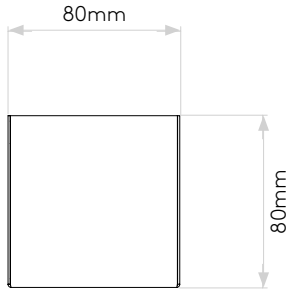

Please note that some dimensions may vary slightly due to manufacturing tolerances, this includes cable entry and fixing holes

Veuillez noter que certaines dimensions peuvent varier légèrement en raison des tolérances de fabrication, y compris l'entrée de câble et les trous de fixation.

Bitte beachten Sie, dass die Maße Fertigungstoleranzen unterliegen und daher in geringem Umfang von der angegebenen Größe abweichen können. Dies gilt auch für Kabeleingänge und Befestigungslöcher.

Si prega notare che possono esserci piccole variazioni in alcune dimensioni dovute alle tolleranze di produzione, queste includono l'ingresso del cavo e i fori di fissaggio.