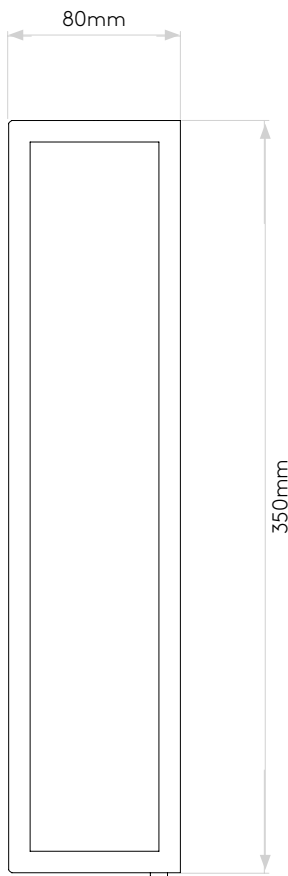

General

Location:	Exterior
Class:	CE (Class I)
Ip Rating:	IP44
Bathroom Zone:	Zone 2, 3
Driver Required:	No
Installation Orientation:	Wall Mount - Vertical or Horizontal (Reduced IP Rating)
Main Material:	Metal - Mild Steel
Dimensions (mm):	H: 350 W: 80 D: 80
Cut Out Hole :	-
Recess Depth (mm):	-
Fire Rating:	-
Cable Length (mm):	-
Gross Weight (kg):	1.6

Lamp

Light Source:	Mid-Power LED
Wattage:	8.2W
Lamp Included:	Yes (Integral)
Maximum Lamp Length (mm):	-
Luminous Flux (lm):	448
Colour Temp (K):	3000
Cri (Ra):	80
Macadam Ellipse:	3-Step
Tilt Adjustable Angle (°):	-
Rotation Adjustable Angle (°):	-
Lifetime (hrs):	54000
Beam Angle (°):	180

Please note that some dimensions may vary slightly due to manufacturing tolerances, this includes cable entry and fixing holes

Veuillez noter que certaines dimensions peuvent varier légèrement en raison des tolérances de fabrication, y compris l'entrée de câble et les trous de fixation.