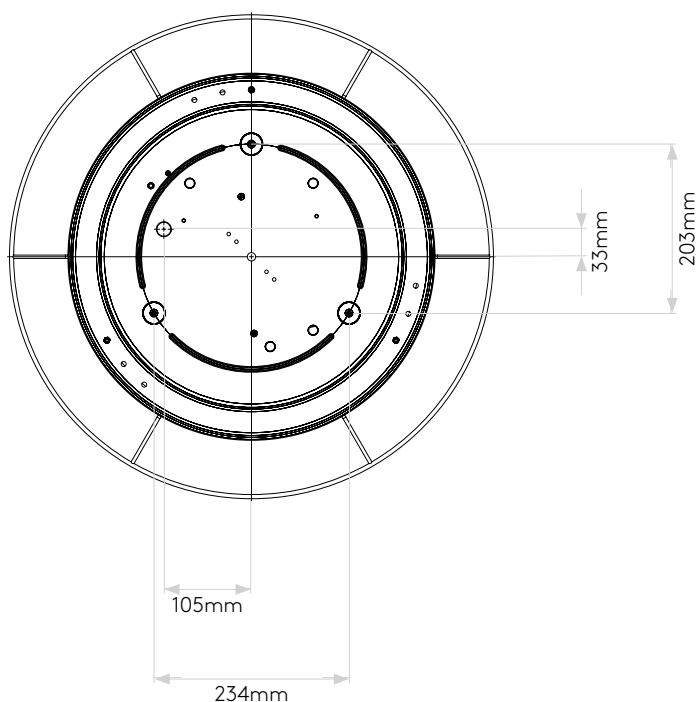

Please note that some dimensions may vary slightly due to manufacturing tolerances, this includes cable entry and fixing holes

Veillez noter que certaines dimensions peuvent varier légèrement en raison des tolérances de fabrication, y compris l'entrée de câble et les trous de fixation.

Bitte beachten Sie, dass die Maße Fertigungstoleranzen unterliegen und daher in geringem Umfang von der angegebenen Größe abweichen können. Dies gilt auch für Kabeleingänge und Befestigungslöcher.

Si prega notare che possono esserci piccole variazioni in alcune dimensioni dovute alle tolleranze di produzione, queste includono l'ingresso del cavo e i fori di fissaggio.