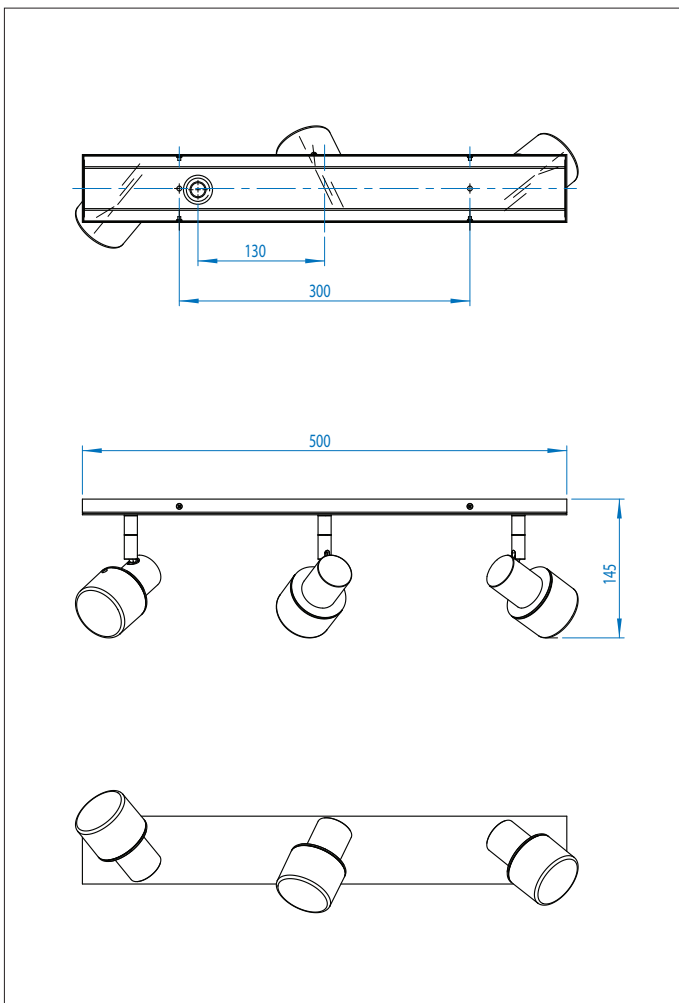

# 6137 Tokai

3x35w GU10		included
---------------	--	----------

Zones	<b>2</b>	<b>3</b>
-------	----------	----------

Astro Lighting Ltd.  
G2 River Way,  
Harlow,  
Essex,  
CM20 2DP  
Great Britain

tel: +44 (0) 1279 427001  
fax: +44 (0) 1279 427002  
email: sales@astrolighting.co.uk  
www.astrolighting.co.uk