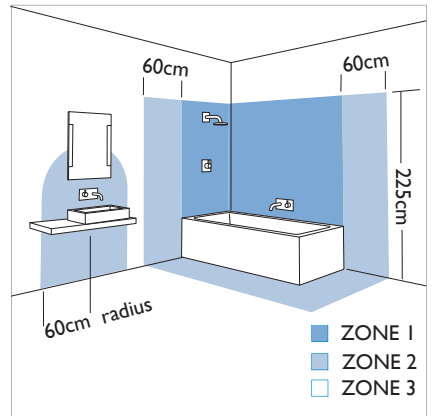

# 6137 Tokai

3x35w GU10		included
---------------	--	----------

Zones	<b>2</b>	<b>3</b>
-------	----------	----------

Astro Lighting Ltd.  
G2 River Way,  
Harlow,  
Essex,  
CM20 2DP  
Great Britain

tel: +44 (0) 1279 427001  
fax: +44 (0) 1279 427002  
email: sales@astrolighting.co.uk  
www.astrolighting.co.uk